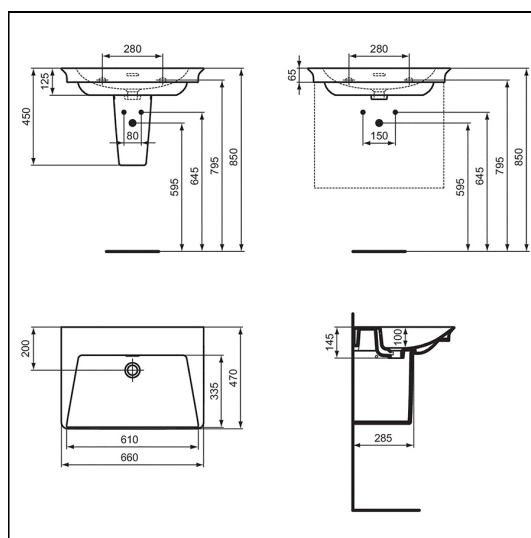

## ILLUSTRATED

- E2700** La Dolce Vita 66cm no taphole vanity washbasin with overflow
- A1313** Built-in basin mixer kit 1, horizontal
- E0157** Wall fixing set
- S8803** Waste 1¼" Click plug waste, 80mm slotted tail
- E0079** Trap 1¼" Contemporary metal bottle, 75mm seal

## OPTIONS

- E2671** La Dolce Vita semi-pedestal
- EE230339** Space saving trap and waste pipe assembly for use with furniture basin units
- E3386** Finesse 60cm x 44cm wall mounted vanity unit with 2 drawers
- E3382** Finesse 60cm x 44cm wall mounted vanity unit
- E2532** Conca 60 wash stand for Connect Air & Strada II basin
- T5273** i.life A 60cm floor standing vanity unit with 2 drawers (separate handles required)
- T5255** i.life A 60cm wall hung vanity unit with 2 drawers (separate handles required)
- T5742** i.life 34cm handle

### Sizes

**E2700** w:660 x d:470