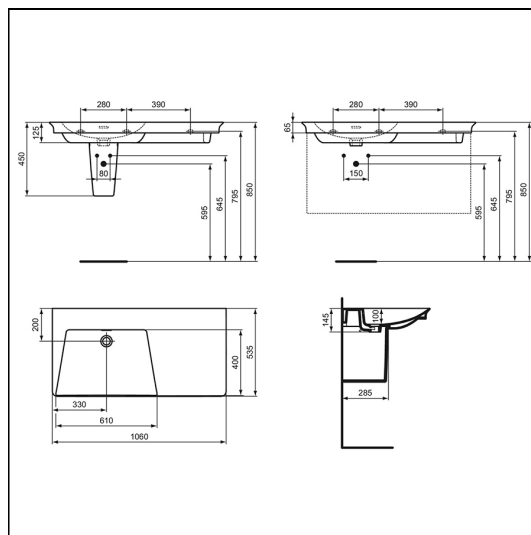

OPTIONS

- E2671** La Dolce Vita semi-pedestal
- EE230339** Space saving trap and waste pipe assembly for use with furniture basin units
- E3445** Finesse 100cm x 50cm wall mounted vanity unit with 2 drawers, left-hand

ILLUSTRATED PRODUCT DETAILS

Sizes

E2703 w:1060 x d:535

Weights

- E2703** 31.00 KG
- A1313** 0.95 KG
- E0157** 0.16 KG
- S8803** 1.00 KG
- E0079** 1.45 KG

Materials

- E2703** Fine Fireclay
- A1313** Mixed Material
- E0157** Metal
- S8803** Chrome Plated Metal
- E0079** Chrome Plated Metal

Finishes

- E2703**  White (01)
- A1313**  Unfinished (NU)
- E0157**  Neutral/No Finish (67)
- S8803**  Chrome (AA)
- E0079**  Chrome (AA)

Capacity

E2703 5.3 litres

Designer

Palomba Serafini Associati

Standards