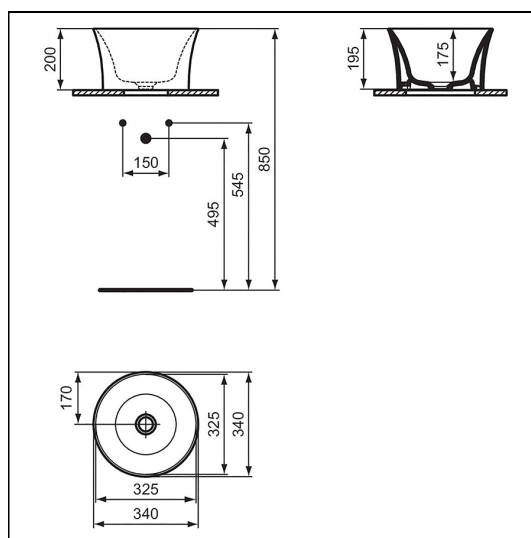

- **E2671** La Dolce Vita semi-pedestal
- **EE230339** Space saving trap and waste pipe assembly for use with furniture basin units
- **E3422** Finesse 60cm x 44cm wall mounted washbasin unit with 2 drawers, no cutout
- **E3423** Finesse 80cm x 44cm wall mounted washbasin unit with 2 drawers, no cutout
- **E3424** Finesse 100cm x 44cm wall mounted washbasin unit with 2 drawers, no cutout
- **E3421** Finesse 120cm x 44cm wall mounted washbasin unit with 2 drawers, no cutout
- **E3425** Finesse 120cm x 44cm wall mounted washbasin unit with 2 drawers, no cutout
- **E3426** Finesse 120cm x 44cm wall mounted washbasin unit with 4 drawers, no cutout
- **E3433** Finesse 60cm x 50cm wall mounted washbasin unit with 2 drawers, no cutout
- **E3434** Finesse 80cm x 50cm wall mounted washbasin unit with 2 drawers, no cutout
- **E3435** Finesse 100cm x 50cm wall mounted washbasin unit with 2 drawers, no cutout
- **E3431** Finesse 120cm x 50cm wall mounted washbasin unit with 2 drawers, no cutout
- **E3436** Finesse 120cm x 50cm wall mounted washbasin unit with 2 drawers, no cutout
- **E3437** Finesse 120cm x 50cm wall mounted washbasin unit with 4 drawers, no cutout
- **E3432** Finesse 140cm x 50cm wall mounted washbasin unit with 2 drawers, no cutout
- **E3441** Finesse 140cm x 50cm wall mounted washbasin unit with 4 drawers & open side unit, no cutout
- **E3438** Finesse 120cm x 50cm wall mounted washbasin unit with 2 drawers & open side unit, no cutout
- **E3439** Finesse 140cm x 50cm wall mounted washbasin unit with 2 drawers, no cutout

ILLUSTRATED PRODUCT DETAILS

Sizes

E2717 w:340 x d:340

Weights

E2717 8.00 KG

A1313 1.26 KG

E0157 0.16 KG

S8803 1.00 KG

Finishes

E2717 ☐ White (01)

A1313 ☐ Unfinished (NU)

E0157 ☐ Neutral / No Finish (67)

E: info@idealspec.co.uk | T: 0870 122 8822 | F: 0870 122 8282 | www.idealspec.co.uk

Ideal Standard (UK) Ltd. makes every effort to ensure that the information provided on its website is accurate. However, we cannot guarantee this, and accept no liability for any information or advice given via its website.