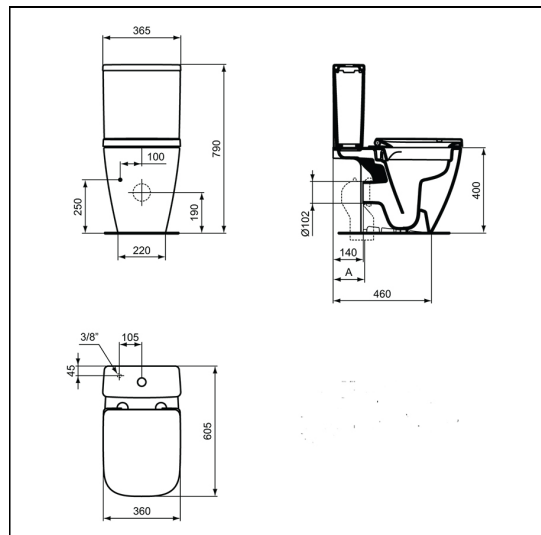

i.life S Compact Close Coupled WC Bowl

ILLUSTRATED

- E2492** i.life A & S close coupled compact cistern 4/2.6 litre dual flush valve bottom supply and internal overflow
- T4737** i.life A & S toilet seat and cover, compact, slow close

OPTIONS

- E3373** i.life S compact close coupled wc bowl with horizontal outlet and rims+ technology
- E2491** i.life A & S close coupled compact cistern 6/4 litre dual flush valve bottom supply and internal overflow
- T4736** i.life A & S toilet seat and cover, compact
- T5328** Ideal Standard i.life A & S toilet seat and cover, compact, slim
- T5329** Ideal Standard i.life A & S toilet seat and cover, compact, slim, slow close

T4737 1.80 KG

Materials

E2492 Vitreous China
T4737 Mixed Material

Finishes

E2492 White (01)

T4737 White (01)

Capacity

E2492 4.0 litres

Designer

Palomba Serafini Associati

Standards

WC bowl to BS EN 997 and BS EN 33

Special Notes

WC screwed to floor using concealed brackets (supplied) and cistern screwed to wall.

FEATURES