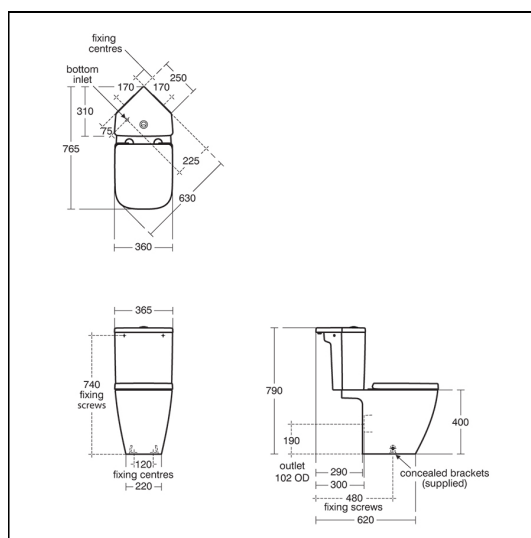

i.life S Compact Close Coupled WC Bowl

ILLUSTRATED

- E3373** i.life S compact close coupled wc bowl with horizontal outlet and rims+ technology
- E2499** i.life S close coupled corner cistern 4/2.6 litre dual flush valve, bottom supply and internal overflow
- T4737** i.life A & S toilet seat and cover, compact, slow close

OPTIONS

- E2493** i.life close coupled corner cistern 6/4 dual flush valve, bottom supply and internal overflow
- T4736** i.life A & S toilet seat and cover, compact
- T5328** Ideal Standard i.life A & S toilet seat and cover, compact, slim
- T5329** Ideal Standard i.life A & S toilet seat and cover, compact, slim, slow close
- S4300** Panekta outlet connector to convert horizontal outlet wcs to S or turned P trap
- S4305** Panekta outlet connector to convert horizontal outlet wcs to P trap

ILLUSTRATED PRODUCT DETAILS

Weights

- E3373** 23.20 KG
- T4737** 1.80 KG

Materials

- E3373** Vitreous China
- E2499** Vitreous China
- T4737** Mixed Material

Finishes

- E3373** White (01)
- E2499** White (01)
- T4737** White (01)

Capacity

- E2499** 4.0 litres

Designer

Palomba Serafini Associati

Standards

WC bowl to BS EN 997 and BS EN 33

Special Notes

WC screwed to floor using concealed brackets (supplied) and cistern screwed to wall.