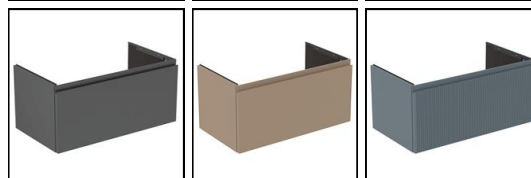

Finesse 80cm Wall Mounted Vanity Unit

ILLUSTRATED

- **E3383** Finesse 80cm x 44cm wall mounted vanity unit
- **E2629** La Dolce Vita 1 taphole vanity washbasin with overflow
- **E0157** Wall fixing set
- **EE230339** Space saving trap and waste pipe assembly for use with furniture basin units
- **BD683** La Dolce Vita single lever basin mixer with 118mm spout projection and clicker waste

OPTIONS

- **E2676** La Dolce Vita 3 taphole vanity washbasin with overflow
- **E2701** La Dolce Vita 86cm no taphole vanity washbasin with overflow
- **E0669** Eurovit+ 80cm vanity furniture washbasin, with overflow - one taphole
- **T4620** i.life A 84cm vanity washbasin, 1 taphole
- **T3509** Tesi 80cm vanity washbasin, 1 taphole with overflow
- **E0279** Connect Air 84cm vanity washbasin, 1 taphole
- **E2383** Strada II 84cm vanity washbasin, 1 taphole with overflow
- **E2395** Strada II 84cm vanity washbasin, no taphole with overflow

ILLUSTRATED PRODUCT DETAILS

Sizes

E2629 w:860 x d:470

Weights

E3383 20.62 KG

E2629 23.00 KG

E0157 0.16 KG

EE23033 0.10 KG

9

BD683 1.54 KG

Materials

E3383 Mixed Material

E2629 Fine Fireclay

E0157 Metal

EE23033 Plastic

9

BD683 PVD Coated Brass

Finishes

E3383 Matt White (Y1)

E2629 White (01)

E0157 Neutral / No Finish (67)

EE23033 Neutral / No Finish (67)

BD683 Chrome (AA)

Flow rates

BD683 5 Litres per minute @ 3 bar pressure

FINISH OPTIONS

(Y1) Matt White	(Y2) Matt Anthracite	(UP) Matt Griegie
(UQ) Matt Ash Blue	(UR) Dark Elm	(US) White Oak
(AA) Chrome	(A2) Brushed Gold	(A5) Magnetic Grey