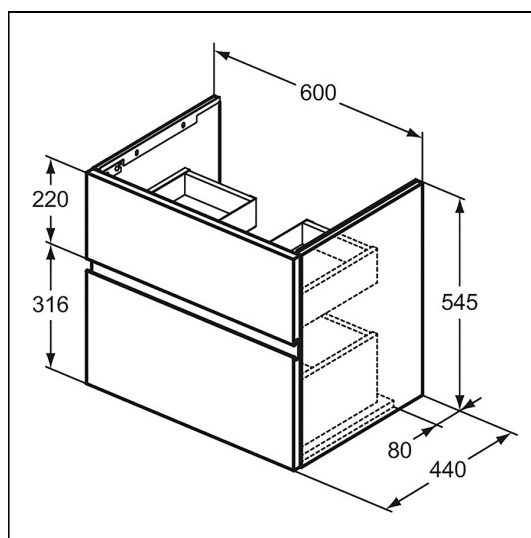

Finesse 60cm Wall Mounted Vanity Unit

ILLUSTRATED

- **E3386** Finesse 60cm x 44cm wall mounted vanity unit with 2 drawers
- **E2644** La Dolce Vita 66cm 1 taphole vanity washbasin with overflow
- **E0157** Wall fixing set
- **EE230339** Space saving trap and waste pipe assembly for use with furniture basin units
- **BD683** La Dolce Vita single lever basin mixer with 118mm spout projection and clicker waste

OPTIONS

- **E2675** La Dolce Vita 66cm 3 taphole vanity washbasin with overflow
- **E2700** La Dolce Vita 66cm no taphole vanity washbasin with overflow
- **E0668** Eurovit+ 60cm vanity furniture washbasin, with overflow - one taphole
- **T4619** i.life A 64cm vanity washbasin, 1 taphole
- **T3510** Tesi 60cm vanity washbasin, 1 taphole with overflow
- **E0289** Connect Air 64cm vanity washbasin, 1 taphole
- **E2382** Strada II 64cm vanity washbasin, 1 taphole with overflow
- **E2394** Strada II 64cm vanity washbasin, no taphole with overflow