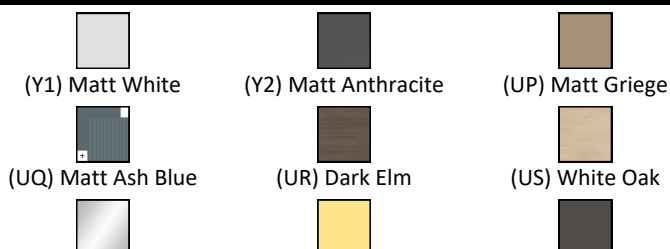

### Materials

**E3386** Mixed Material

**E2644** Fine Fireclay

**E0157** Metal

**EE23033** Plastic

**9**

**BD683** PVD Coated Brass

### Finishes

**E3386**  Matt White (Y1)

**E2644**  White (01)

**E0157**  Neutral / No Finish (67)

**EE23033**  Neutral / No Finish (67)

**BD683**  Chrome (AA)

## FINISH OPTIONS