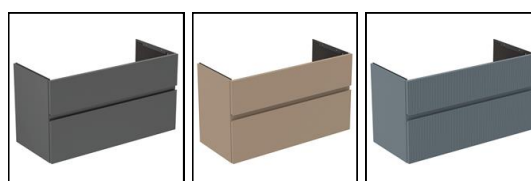

Finesse 100cm Wall Mounted Vanity Unit

ILLUSTRATED

- **E3388** Finesse 100cm x 44cm wall mounted vanity unit with 2 drawers
- **E0274** Connect Air 104cm vanity washbasin, 1 taphole
- **E0157** Wall fixing set
- **EE230339** Space saving trap and waste pipe assembly for use with furniture basin units
- **E1482** 1 1/4" basin clicker waste: slotted
- **A7047** Connect Air slim single lever basin mixer, no waste

OPTIONS

- **T5317** Eurovit+ 100cm 1 taphole vanity furniture washbasin
- **T4621** i.life A 104cm vanity washbasin, 1 taphole
- **T3508** Tesi 100cm vanity washbasin, 1 taphole with overflow
- **E2384** Strada II 104cm vanity washbasin, 1 taphole with overflow
- **E2396** Strada II 104cm vanity washbasin, no taphole with overflow

ILLUSTRATED PRODUCT DETAILS

Sizes

E0274 w:1040 x d:460

Weights

- **E3388** 33.16 KG
- **E0274** 22.90 KG
- **E0157** 0.16 KG
- **EE23033** 0.10 KG
- **9**
- **A7047** 1.14 KG

Materials

- **E3388** Mixed Material
- **E0274** Fine Fireclay
- **E0157** Metal
- **EE23033** Plastic
- **9**
- **E1482** Chrome Plated Metal
- **A7047** Chrome Plated Brass

Finishes

- **E3388** Matt White (Y1)
- **E0274** White (01)
- **E0157** Neutral / No Finish (67)
- **EE23033** Neutral / No Finish (67)
- **9**
- **E1482** Chrome (AA)
- **A7047** Chrome (AA)

Capacity

E0274 8.0 litres

Flow rates

A7047 5 Litres per minute @ 3 bar pressure

FINISH OPTIONS

(Y1) Matt White	(Y2) Matt Anthracite	(UP) Matt Griege
(UQ) Matt Ash Blue	(UR) Dark Elm	(US) White Oak
(AA) Chrome	(A2) Brushed Gold	(A5) Magnetic Grey

ACCREDITATIONS