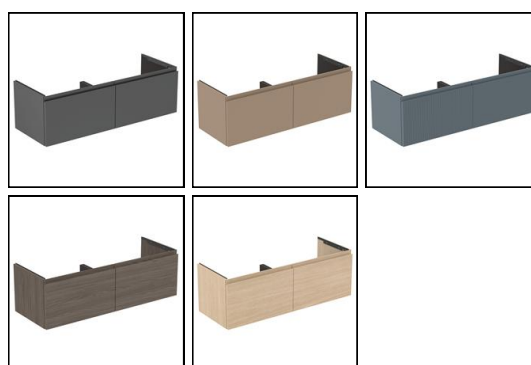

OPTIONS

- **E0534** Eurovit+ 120cm 1 taphole vanity furniture washbasin
- **E2385** Strada II 124cm vanity washbasin, 2 taphole with overflow
- **E2397** Strada II 124cm vanity washbasin, no taphole with overflow

- **E2396** Strada II 104cm vanity washbasin, no taphole with overflow

ILLUSTRATED PRODUCT DETAILS

Sizes

E0273 w:1240 x d:460

Weights

- **E3389** 34.95 KG
- **E0273** 26.30 KG
- **E0157** 0.16 KG
- **EE23033** 0.10 KG
- **9**
- **A7047** 1.14 KG

Materials

- **E3389** Mixed Material
- **E0273** Fine Fireclay
- **E0157** Metal
- **EE23033** Plastic
- **9**
- **A7047** Chrome Plated Brass

Finishes

- **E3389** Matt White (Y1)
- **E0273** White (01)
- **E0157** Neutral / No Finish (67)
- **EE23033** Neutral / No Finish (67)
- **A7047** Chrome (AA)

Capacity

E0273 8.6 litres

Flow rates

A7047 5 Litres per minute @ 3 bar pressure

FINISH OPTIONS

(Y1) Matt White	(Y2) Matt Anthracite	(UP) Matt Grieger
(UQ) Matt Ash Blue	(UR) Dark Elm	(US) White Oak
(AA) Chrome	(A2) Brushed Gold	(A5) Magnetic Grey
(GN) Silver Storm		

Standards

E: info@idealspec.co.uk | T: 0870 122 8822 | F: 0870 122 8282 | www.idealspec.co.uk

Ideal Standard (UK) Ltd. makes every effort to ensure that the information provided on its website is accurate. However, we cannot guarantee this, and accept no liability for any information or advice given via its website.

ACCREDITATIONS