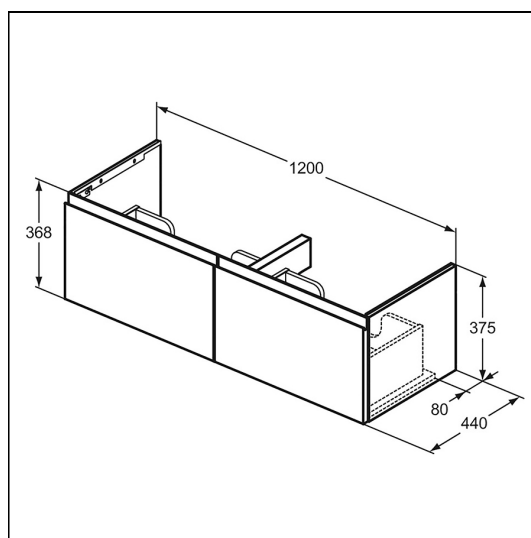

OPTIONS

- **E0534** Eurovit+ 120cm 1 taphole vanity furniture washbasin
- **E2385** Strada II 124cm vanity washbasin, 2 taphole with overflow
- **E2397** Strada II 124cm vanity washbasin, no taphole with overflow

- **E2396** Strada II 104cm vanity washbasin, no taphole with overflow

ILLUSTRATED PRODUCT DETAILS

Sizes

E0273 w:1240 x d:460

Weights

- **E3389** 34.95 KG
- **E0273** 26.30 KG
- **E0157** 0.16 KG
- **EE23033** 0.10 KG
- **9**
- **A7047** 1.14 KG

Materials

- **E3389** Mixed Material
- **E0273** Fine Fireclay
- **E0157** Metal
- **EE23033** Plastic
- **9**
- **A7047** Chrome Plated Brass

Finishes

- **E3389** Matt White (Y1)
- **E0273** White (01)
- **E0157** Neutral / No Finish (67)
- **EE23033** Neutral / No Finish (67)
- **A7047** Chrome (AA)

Capacity

E0273 8.6 litres

Flow rates

A7047 5 Litres per minute @ 3 bar pressure

FINISH OPTIONS

(Y1) Matt White	(Y2) Matt Anthracite	(UP) Matt Grieger
(UQ) Matt Ash Blue	(UR) Dark Elm	(US) White Oak
(AA) Chrome	(A2) Brushed Gold	(A5) Magnetic Grey
(GN) Silver Storm		

Standards

E: info@idealspec.co.uk | T: 0870 122 8822 | F: 0870 122 8282 | www.idealspec.co.uk

Ideal Standard (UK) Ltd. makes every effort to ensure that the information provided on its website is accurate. However, we cannot guarantee this, and accept no liability for any information or advice given via its website.

ACCREDITATIONS