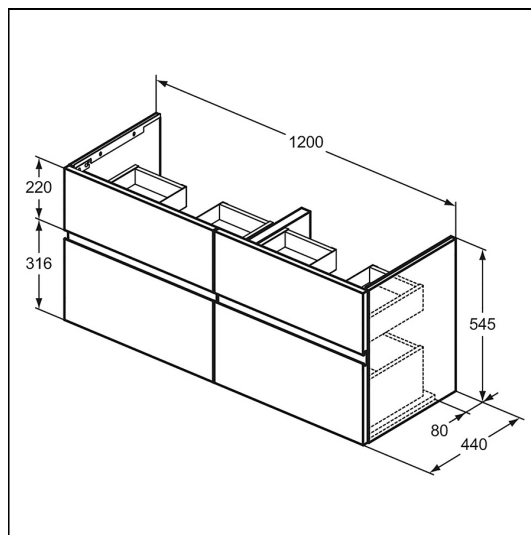

OPTIONS

- **E0534** Eurovit+ 120cm 1 taphole vanity furniture washbasin
- **E2385** Strada II 124cm vanity washbasin, 2 taphole with overflow
- **E2397** Strada II 124cm vanity washbasin, no taphole with overflow

- **E2396** Strada II 104cm vanity washbasin, no taphole with overflow

ILLUSTRATED PRODUCT DETAILS

Sizes

E0273 w:1240 x d:460

Weights

- **E3390** 48.05 KG
- **E0273** 26.30 KG
- **E0157** 0.16 KG
- **EE23033** 0.10 KG
- **9**
- **A7047** 1.14 KG

Materials

- **E3390** Mixed Material
- **E0273** Fine Fireclay
- **E0157** Metal
- **EE23033** Plastic
- **9**
- **A7047** Chrome Plated Brass

Finishes

- **E3390** Matt White (Y1)
- **E0273** White (01)
- **E0157** Neutral / No Finish (67)
- **EE23033** Neutral / No Finish (67)
- **A7047** Chrome (AA)

Capacity

E0273 8.6 litres

Flow rates

A7047 5 Litres per minute @ 3 bar pressure

FINISH OPTIONS

(Y1) Matt White	(Y2) Matt Anthracite	(UP) Matt Grieger
(UQ) Matt Ash Blue	(UR) Dark Elm	(US) White Oak
(AA) Chrome	(A2) Brushed Gold	(A5) Magnetic Grey
(GN) Silver Storm		

Standards

E: info@idealspec.co.uk | T: 0870 122 8822 | F: 0870 122 8282 | www.idealspec.co.uk

Ideal Standard (UK) Ltd. makes every effort to ensure that the information provided on its website is accurate. However, we cannot guarantee this, and accept no liability for any information or advice given via its website.

ACCREDITATIONS