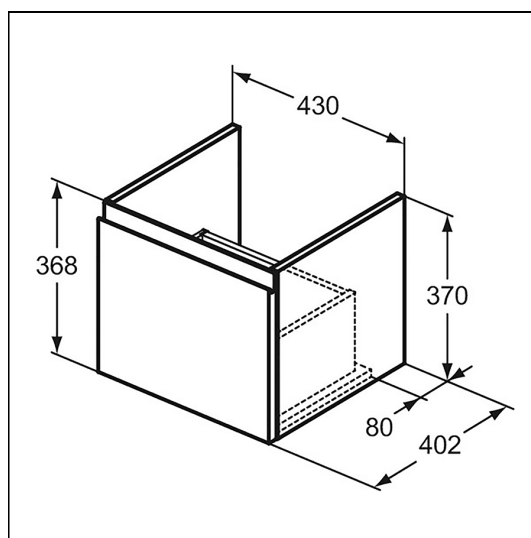

Finesse 50cm Wall Mounted Washbasin Unit

ILLUSTRATED

- **E3404** Finesse 50cm wall mounted washbasin unit with 1 drawer
- **E0768** Connect Air Cube 50cm washbasin, 1 taphole with overflow
- **E0157** Wall fixing set
- **A7047** Connect Air slim single lever basin mixer, no waste
- **EE230339** Space saving trap and waste pipe assembly for use with furniture basin units
- **E1482** 1 1/4" basin clicker waste: slotted

ILLUSTRATED PRODUCT DETAILS

Sizes

E0768 w:500 x d:450

Weights

- **E3404** 12.60 KG
- **E0768** 12.00 KG
- **E0157** 0.16 KG
- **A7047** 1.14 KG
- **EE230339** 0.10 KG

Materials

- **E3404** Mixed Material
- **E0768** Fine Fireclay
- **E0157** Metal
- **A7047** Chrome Plated Brass
- **EE230339** Plastic
- **E1482** Chrome Plated Metal

Finishes

- **E3404** Matt White (Y1)
- **E0768** White (01)
- **E0157** Neutral / No Finish (67)
- **A7047** Chrome (AA)
- **EE230339** Neutral / No Finish (67)
- **E1482** Chrome (AA)

Capacity

E0768 4.8 litres

Flow rates

A7047 5 Litres per minute @ 3 bar pressure