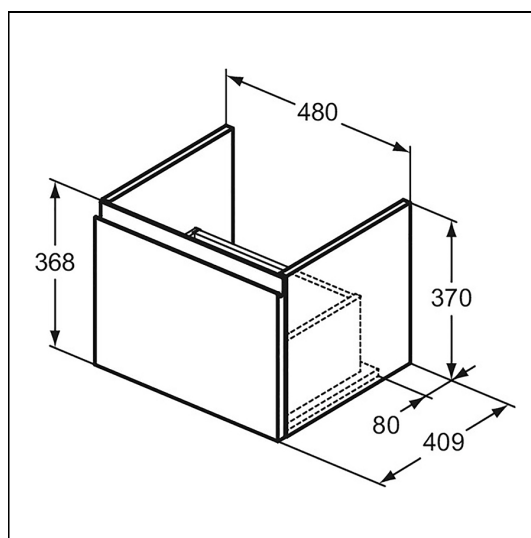

Finesse 55cm Wall Mounted Washbasin Unit

ILLUSTRATED

- **E3406** Finesse 55cm wall mounted washbasin unit with 1 drawer
- **E0767** Connect Air Cube 55cm washbasin, 1 taphole with overflow
- **E0157** Wall fixing set
- **A7047** Connect Air slim single lever basin mixer, no waste
- **EE230339** Space saving trap and waste pipe assembly for use with furniture basin units
- **E1482** 1 1/4" basin clicker waste: slotted

ILLUSTRATED PRODUCT DETAILS

Sizes

E0767 w:550 x d:460

Weights

- **E3406** 13.46 KG
- **E0767** 13.94 KG
- **E0157** 0.16 KG
- **A7047** 1.14 KG
- **EE230339** 0.10 KG
- **9**

Materials

- **E3406** Mixed Material
- **E0767** Fine Fireclay
- **E0157** Metal
- **A7047** Chrome Plated Brass
- **EE230339** Plastic
- **9**
- **E1482** Chrome Plated Metal

Finishes

- **E3406** Matt White (Y1)
- **E0767** White (01)
- **E0157** Neutral / No Finish (67)
- **A7047** Chrome (AA)
- **EE230339** Neutral / No Finish (67)
- **9**
- **E1482** Chrome (AA)

Capacity

E0767 5.5 litres

Flow rates

A7047 5 Litres per minute @ 3 bar pressure