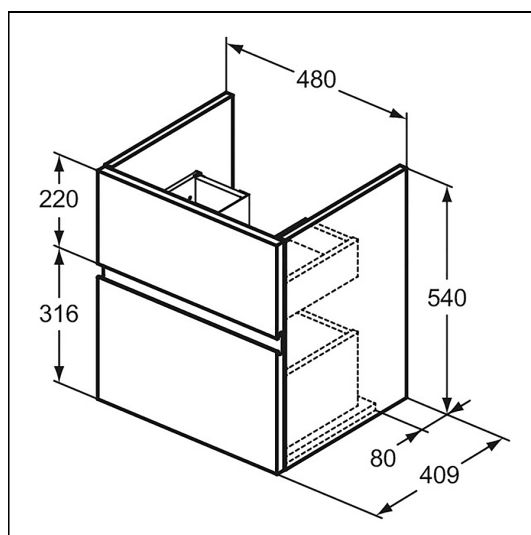

Finesse 55cm Wall Mounted Washbasin Unit

ILLUSTRATED

- **E3407** Finesse 55cm wall mounted washbasin unit with 2 drawers
- **E0767** Connect Air Cube 55cm washbasin, 1 taphole with overflow
- **E0157** Wall fixing set
- **A7047** Connect Air slim single lever basin mixer, no waste
- **EE230339** Space saving trap and waste pipe assembly for use with furniture basin units
- **E1482** 1 1/4" basin clicker waste: slotted

ILLUSTRATED PRODUCT DETAILS

Sizes

E0767 w:550 x d:460

Weights

- **E3407** 19.59 KG
- **E0767** 13.94 KG
- **E0157** 0.16 KG
- **A7047** 1.14 KG
- **EE230339** 0.10 KG
- **9**

Materials

- **E3407** Mixed Material
- **E0767** Fine Fireclay
- **E0157** Metal
- **A7047** Chrome Plated Brass
- **EE230339** Plastic
- **9**
- **E1482** Chrome Plated Metal

Finishes

- **E3407** Matt White (Y1)
- **E0767** White (01)
- **E0157** Neutral / No Finish (67)
- **A7047** Chrome (AA)
- **EE230339** Neutral / No Finish (67)
- **9**
- **E1482** Chrome (AA)

Capacity

E0767 5.5 litres

Flow rates

A7047 5 Litres per minute @ 3 bar pressure