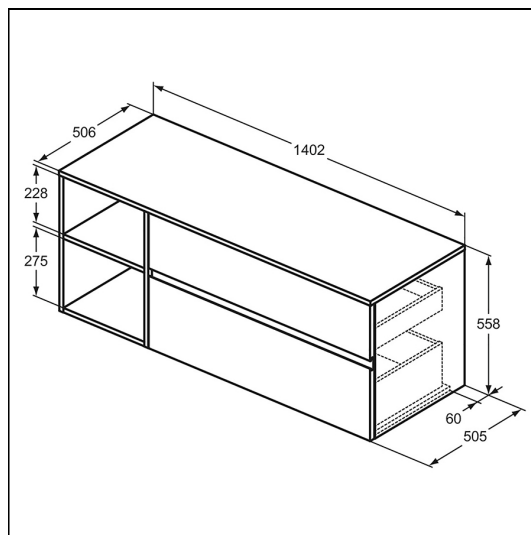

ACCREDITATIONS