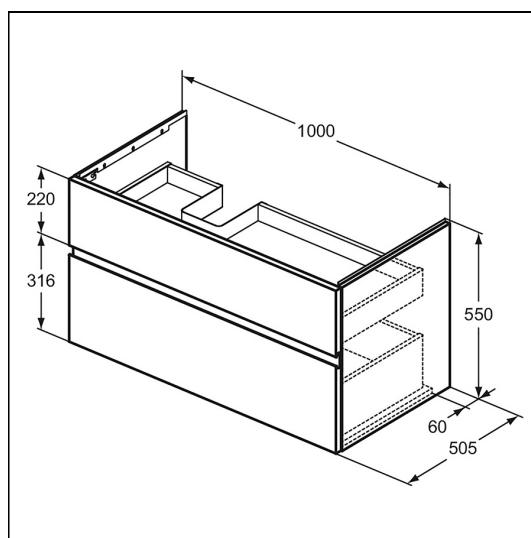

OPTIONS

- **E2678** La Dolce Vita 106cm 3 taphole asymmetrical washbasin with overflow, left-hand
- **E2703** La Dolce Vita 106cm no taphole asymmetrical vanity washbasin with overflow, left-hand

ILLUSTRATED PRODUCT DETAILS

Sizes

E2646 w:1060 x d:535

Weights

- **E3445** 38.09 KG
- **E2646** 31.00 KG
- **E0157** 0.16 KG
- **EE23033** 0.10 KG
- **9**
- **BD683** 1.54 KG

Materials

- **E3445** Mixed Material
- **E2646** Fine Fireclay
- **E0157** Metal
- **EE23033** Plastic
- **9**
- **BD683** PVD Coated Brass

Finishes

- **E3445** Matt White (Y1)
- **E2646** White (01)
- **E0157** Neutral / No Finish (67)
- **EE23033** Neutral / No Finish (67)
- **9**
- **BD683** Chrome (AA)

Flow rates

BD683 5 Litres per minute @ 3 bar pressure

FINISH OPTIONS

(Y1) Matt White	(Y2) Matt Anthracite	(UP) Matt Griege
(UQ) Matt Ash Blue	(UR) Dark Elm	(US) White Oak
(AA) Chrome	(A2) Brushed Gold	(A5) Magnetic Grey
(GN) Silver Storm		

Standards

EN 14749:2005

Special Notes

E: info@idealspec.co.uk | T: 0870 122 8822 | F: 0870 122 8282 | www.idealspec.co.uk

Ideal Standard (UK) Ltd. makes every effort to ensure that the information provided on its website is accurate. However, we cannot guarantee this, and accept no liability for any information or advice given via its website.