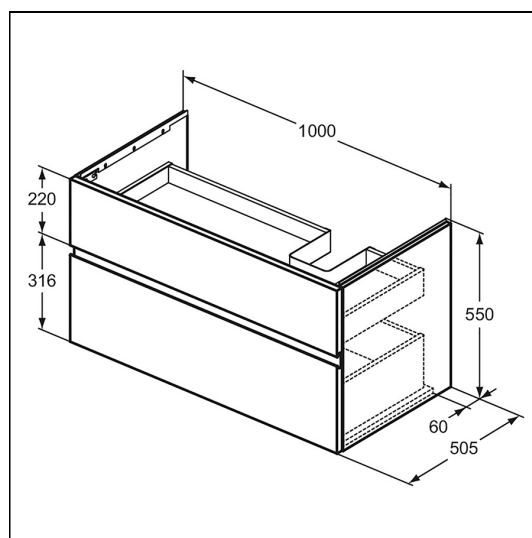

Finesse 100cm Wall Mounted Vanity Unit

ILLUSTRATED

- **E3446** Finesse 100cm x 50cm wall mounted vanity unit with 2 drawers, right-hand
- **E2647** La Dolce Vita 106cm 1 taphole asymmetrical vanity washbasin with overflow, right-hand
- **E0157** Wall fixing set
- **EE230339** Space saving trap and waste pipe assembly for use with furniture basin units
- **BD683** La Dolce Vita single lever basin mixer with 118mm spout projection and clicker waste

OPTIONS

- **E2679** La Dolce Vita 106cm 3 taphole asymmetrical washbasin with overflow, right-hand
- **E2704** La Dolce Vita 106cm no taphole asymmetrical vanity washbasin with overflow, right-hand

ILLUSTRATED PRODUCT DETAILS

Sizes

E2647 w:1060 x d:535

Weights

E3446 38.09 KG
E2647 31.00 KG
E0157 0.16 KG
EE23033 0.10 KG

9
BD683 1.54 KG

Materials

E3446 Mixed Material
E2647 Fine Fireclay
E0157 Metal
EE23033 Plastic
9
BD683 PVD Coated Brass

Finishes

- **E3446** Matt White (Y1)
- **E2647** White (01)
- **E0157** Neutral / No Finish (67)
- **EE23033** Neutral / No Finish (67)
- **9** Neutral / No Finish (67)
- **BD683** Chrome (AA)

Flow rates

BD683 5 Litres per minute @ 3 bar pressure

FINISH OPTIONS

(Y1) Matt White	(Y2) Matt Anthracite	(UP) Matt Griege
(UQ) Matt Ash Blue	(UR) Dark Elm	(US) White Oak
(AA) Chrome	(A2) Brushed Gold	(A5) Magnetic Grey
(GN) Silver Storm		

Standards

EN 14749:2005

Special Notes

E: info@idealspec.co.uk | T: 0870 122 8822 | F: 0870 122 8282 | www.idealspec.co.uk

Ideal Standard (UK) Ltd. makes every effort to ensure that the information provided on its website is accurate. However, we cannot guarantee this, and accept no liability for any information or advice given via its website.