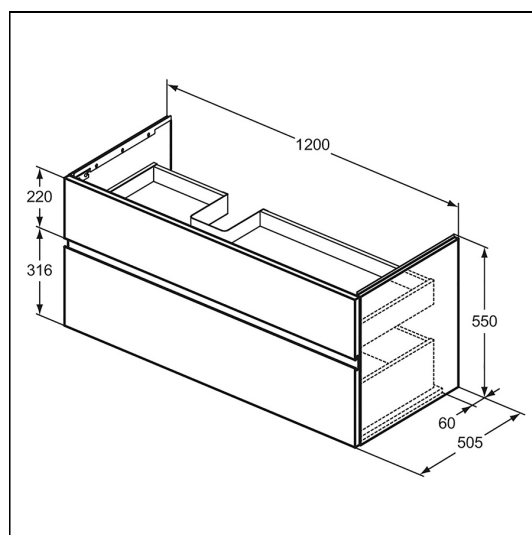

Finesse 120cm Wall Mounted Vanity Unit

ILLUSTRATED

- **E3447** Finesse 120cm x 50cm wall mounted vanity unit with 2 drawers, left-hand
- **E2632** La Dolce Vita 126cm 1 taphole asymmetrical washbasin with overflow, left-hand
- **E0157** Wall fixing set
- **EE230339** Space saving trap and waste pipe assembly for use with furniture basin units
- **BD683** La Dolce Vita single lever basin mixer with 118mm spout projection and clicker waste

OPTIONS

- **E2696** La Dolce Vita 126cm 3 taphole asymmetrical vanity washbasin with overflow, left-hand
- **E2706** La Dolce Vita 126cm no taphole asymmetrical vanity washbasin with overflow, left-hand

ILLUSTRATED PRODUCT DETAILS

Sizes

E2632 w:1260 x d:535

Weights

E3447 43.23 KG
E2632 36.50 KG
E0157 0.16 KG
EE23033 0.10 KG

9
BD683 1.54 KG

Materials

E3447 Mixed Material
E2632 Fine Fireclay
E0157 Metal
EE23033 Plastic
9

BD683 Chrome Plated Brass

Finishes

E3447 Matt White (Y1)

E2632 White (01)

E0157 Neutral/No Finish (67)

EE23033 Neutral/No Finish (67)

BD683 Chrome (AA)

Capacity

E2632 7.2 litres

Flow rates

BD683 5 Litres per minute @ 3 bar pressure

FINISH OPTIONS

(Y1) Matt White	(Y2) Matt Anthracite	(UP) Matt Grieger
(UQ) Matt Ash Blue	(UR) Dark Elm	(US) White Oak
(AA) Chrome	(A2) Brushed Gold	(A5) Magnetic Grey
(GN) Silver Storm		

Standards

EN 14749:2005

ACCREDITATIONS