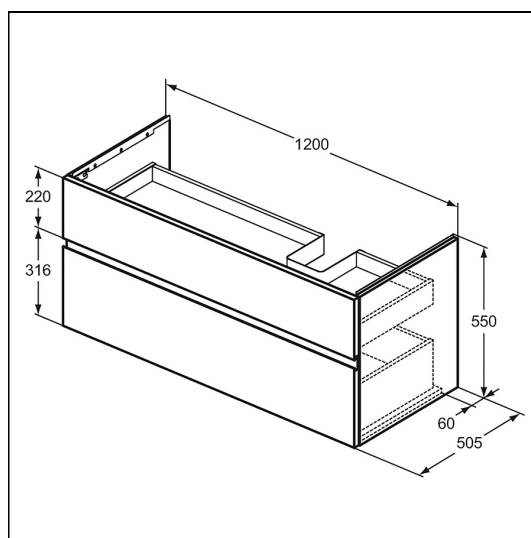

Finesse 120cm Wall Mounted Vanity Unit

ILLUSTRATED

- **E3448** Finesse 120cm x 50cm wall mounted vanity unit with 2 drawers, right-hand
- **E2633** La Dolce Vita 126cm 1 taphole asymmetrical washbasin with overflow, right-hand
- **E0157** Wall fixing set
- **EE230339** Space saving trap and waste pipe assembly for use with furniture basin units
- **BD683** La Dolce Vita single lever basin mixer with 118mm spout projection and clicker waste

OPTIONS

- **E2697** La Dolce Vita 126cm 3 taphole asymmetrical vanity washbasin with overflow, right-hand
- **E2707** La Dolce Vita 126cm no taphole asymmetrical vanity washbasin with overflow, right-hand

ILLUSTRATED PRODUCT DETAILS

Sizes

E2633 w:1260 x d:535

Weights

E3448 43.23 KG
E2633 36.50 KG
E0157 0.16 KG
EE23033 0.10 KG

9
BD683 1.54 KG

Materials

E3448 Mixed Material
E2633 Fine Fireclay
E0157 Metal
EE23033 Plastic
9
BD683 PVD Coated Brass

Finishes

- **E3448** Matt White (Y1)
- **E2633** White (01)
- **E0157** Neutral / No Finish (67)
- **EE23033** Neutral / No Finish (67)
- **9** Neutral / No Finish (67)
- **BD683** Chrome (AA)

Flow rates

BD683 5 Litres per minute @ 3 bar pressure

FINISH OPTIONS

 (Y1) Matt White	 (Y2) Matt Anthracite	 (UP) Matt Griege
 (UQ) Matt Ash Blue	 (UR) Dark Elm	 (US) White Oak
 (AA) Chrome	 (A2) Brushed Gold	 (A5) Magnetic Grey
 (GN) Silver Storm		

Standards

EN 14749:2005

Special Notes

E: info@idealspec.co.uk | T: 0870 122 8822 | F: 0870 122 8282 | www.idealspec.co.uk

Ideal Standard (UK) Ltd. makes every effort to ensure that the information provided on its website is accurate. However, we cannot guarantee this, and accept no liability for any information or advice given via its website.