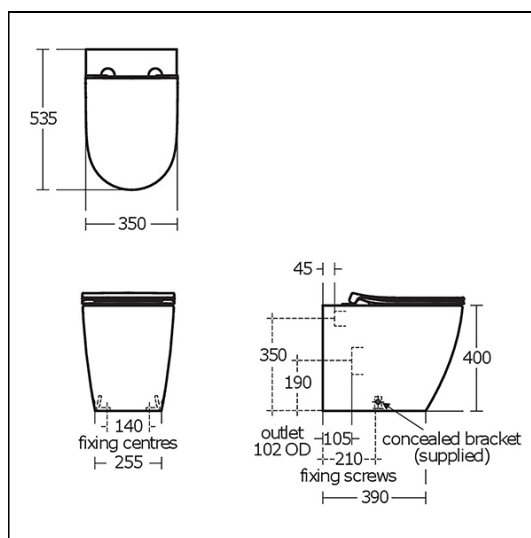

OPTIONS

- **T5721** i.life O toilet seat and cover with quick release
- **T5722** i.life O slow close toilet seat and cover with quick release
- **T5723** i.life O slim toilet seat and cover with quick release
- **R0121** Oleas M2 mechanical dual flushplate Ideal Standard - white
- **S4300** Panekta outlet connector to convert horizontal outlet wcs to S or turned P trap
- **S4305** Panekta outlet connector to convert horizontal outlet wcs to P trap

ILLUSTRATED PRODUCT DETAILS

Weights

- **E3676** 24.10 KG
- **R0317** 2.92 KG
- **T5724** 2.10 KG
- **R0503** 0.23 KG

Materials

- **E3676** Vitreous China
- **R0317** Mixed Material
- **T5724** Mixed Material

Finishes

- **E3676** White (01)
- **R0317** Neutral/No Finish (67)
- **T5724** White (01)
- **R0503** Chrome (AA)

Designer

Palomba Serafini Associati

FINISH OPTIONS

(AA) Chrome	(AC) White	(A6) Black
(AW) Silk White	(JG) Brushed Chrome	(RO) Rose
(SI) Silver	(A2) Brushed Gold	(A5) Magnetic Grey
(GN) Silver Storm	(J6) Brushed Bronze	

Standards

Vitreous china to BS3402. WC pan to BS EN 997 and BS EN 33

Special Notes

WC bowl screwed to floor using concealed brackets (supplied). Can be

E: info@idealspec.co.uk | T: 0870 122 8822 | F: 0870 122 8282 | www.idealspec.co.uk

Ideal Standard (UK) Ltd. makes every effort to ensure that the information provided on its website is accurate. However, we cannot guarantee this, and accept no liability for any information or advice given via its website.

FEATURES