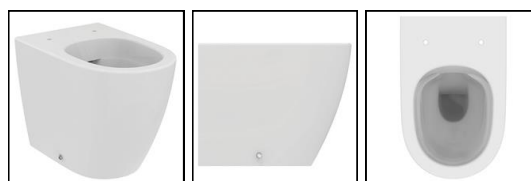

i.life O Back-T-Wall WC Pan

ILLUSTRATED

- E3676** i.life O back-to-wall pan with horizontal outlet and HydroTwist technology
- R0317** ProSys 120 depth WC cistern, mechanical, front actuation
- T5724** i.life O slow close, slim toilet seat and cover with quick release
- R0503** Oleas M5 mechanical dual flushplate

OPTIONS

- T5721** i.life O toilet seat and cover with quick release
- T5722** i.life O slow close toilet seat and cover with quick release
- T5723** i.life O slim toilet seat and cover with quick release
- R0121** Oleas M2 mechanical dual flushplate Ideal Standard - white
- S4300** Panekta outlet connector to convert horizontal outlet wcs to S or turned P trap
- S4305** Panekta outlet connector to convert horizontal outlet wcs to P trap

Standards

Vitreous china to BS3402. WC pan to BS EN 997 and BS EN 33

Special Notes

WC bowl screwed to floor using concealed brackets (supplied). Can be

E: info@idealspec.co.uk | T: 0870 122 8822 | F: 0870 122 8282 | www.idealspec.co.uk

FEATURES

i.life O Back-T-Wall WC Pan

used with i.life furniture WC units. Oleas, Solea, Altes & Symfo are compatible with Prosys cisterns only. Please see flushplate section for full finish/colour options.