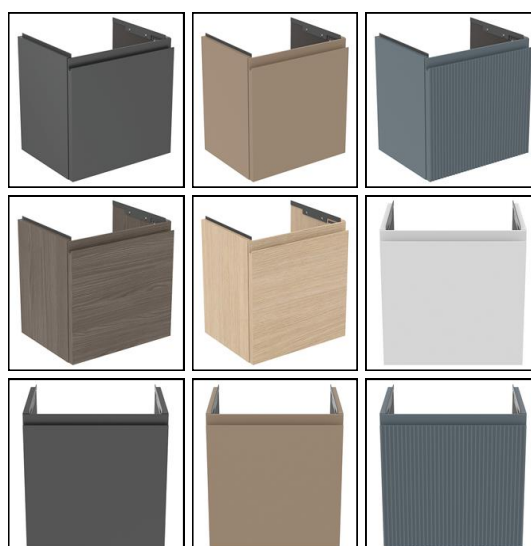

Finesse 43cm Wall Hung Basin Unit With One Drawer

ILLUSTRATED

- **E3711** Finesse 43cm wall hung basin unit with one drawer
- **T5719** i.life B 45cm 1 taphole handrinse basin
- **EE230339** Space saving trap and waste pipe assembly for use with furniture basin units
- **E0157** Wall fixing set

OPTIONS

- **BD246** Ceraplan single lever basin mixer, with click waste

ILLUSTRATED PRODUCT DETAILS

Sizes

T5719 w:450 x d:375

Weights

- **E3711** 0.00 KG
- **T5719** 11.40 KG
- **EE23033** 0.10 KG
- **9**
- **E0157** 0.16 KG

Materials

- **E3711** MFC
- **T5719** Fine Fireclay
- **EE23033** Plastic
- **9**
- **E0157** Metal

Finishes

- **E3711** Matt White (Y1)
- **T5719** White (01)
- **EE23033** Neutral/No Finish (67)
- **9**
- **E0157** Neutral/No Finish (67)

Designer

Palomba Serafini Associati

FINISH OPTIONS

(Y1) Matt White	(Y2) Matt Anthracite	(UP) Matt Grieger
(UQ) Matt Ash Blue	(UR) Dark Elm	(US) White Oak

Standards

EN 14749:2005

Special Notes

Furniture units should be installed in a bathroom with adequate ventilation. Mounting kit included. Always use appropriate fixings to suit the type of wall. Separate handles required