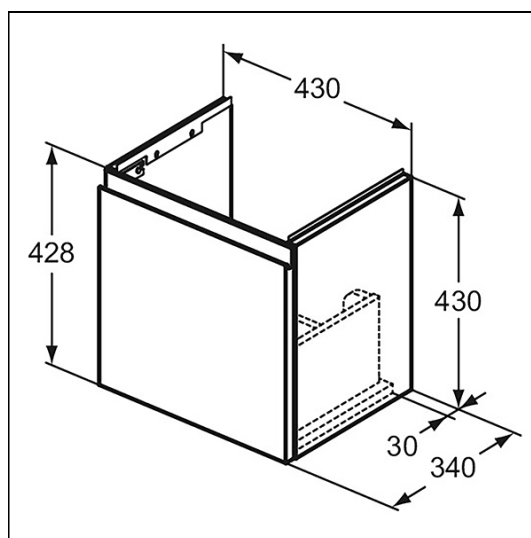

Finesse 43cm Wall Hung Basin Unit With One Drawer

ILLUSTRATED

- **E3711** Finesse 43cm wall hung basin unit with one drawer
- **T5719** i.life B 45cm 1 taphole handrinse basin
- **EE230339** Space saving trap and waste pipe assembly for use with furniture basin units
- **E0157** Wall fixing set

OPTIONS

- **BD246** Ceraplan single lever basin mixer, with click waste

ILLUSTRATED PRODUCT DETAILS

Sizes

T5719 w:450 x d:375

Weights

- **E3711** 0.00 KG
- **T5719** 11.40 KG
- **EE23033** 0.10 KG
- **9**
- **E0157** 0.16 KG

Materials

- **E3711** MFC
- **T5719** Fine Fireclay
- **EE23033** Plastic
- **9**
- **E0157** Metal

Finishes

- **E3711** Matt White (Y1)
- **T5719** White (01)
- **EE23033** Neutral/No Finish (67)
- **9**
- **E0157** Neutral/No Finish (67)

Designer

Palomba Serafini Associati

FINISH OPTIONS

(Y1) Matt White	(Y2) Matt Anthracite	(UP) Matt Grieger
(UQ) Matt Ash Blue	(UR) Dark Elm	(US) White Oak

Standards

EN 14749:2005

Special Notes

Furniture units should be installed in a bathroom with adequate ventilation. Mounting kit included. Always use appropriate fixings to suit the type of wall. Separate handles required