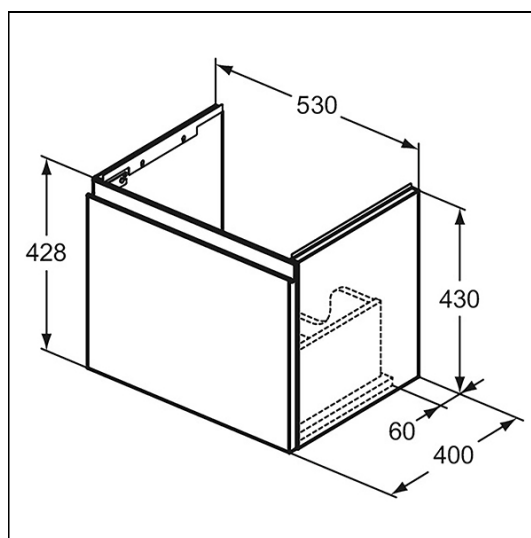

OPTIONS

- T6846** i.life B 55cm no taphole washbasin
- BD246** Ceraplan single lever basin mixer, with click waste

ILLUSTRATED PRODUCT DETAILS

Sizes

T6852 w:550 x d:435

Weights

E3714 18.95 KG

EE230339 0.10 KG

Finesse 53cm Wall Hung Basin Unit With One Drawer