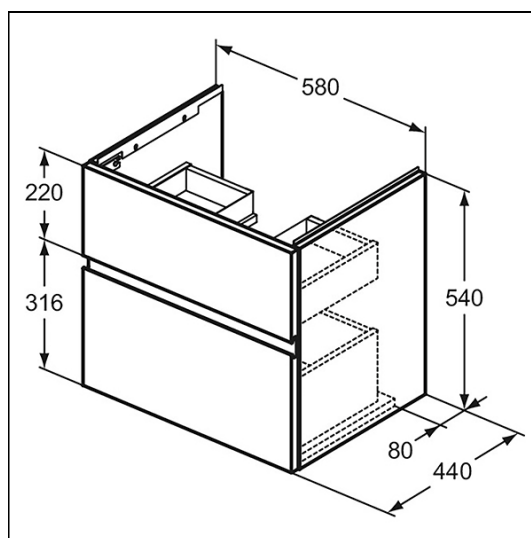

OPTIONS

- T6845** i.life B 60cm no taphole washbasin
- BD246** Ceraplan single lever basin mixer, with click waste

ILLUSTRATED PRODUCT DETAILS

Sizes

T5717 w:600 x d:475

Weights

E3715 25.59 KG

T5717 19.00 KG

Finesse 58cm Wall Hung Basin Unit With Two Drawers