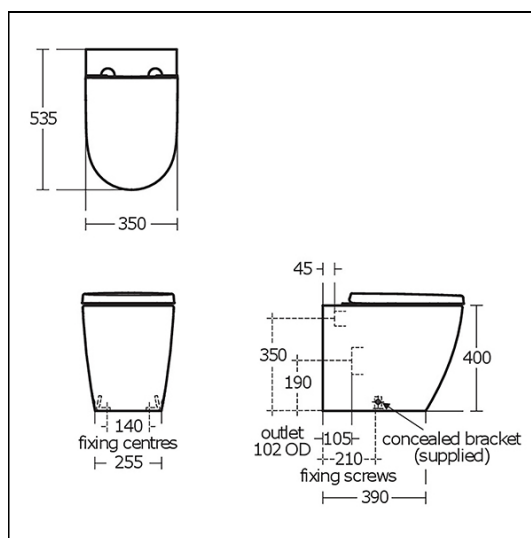

i.life O Back-To-Wall WC Pan With HydroTwist Technology

ILLUSTRATED

- E3749** i.life O back to wall wc pan with HydroTwist technology
- T5722** i.life O slow close toilet seat and cover with quick release
- R0115** Oleas M1 mechanical dual flushplate Ideal Standard - white
- R0153** ProSys 1150mm height, mechanical wall hung WC frame, 120 depth, front actuation

OPTIONS

- S3326** Conceala 3 dual flush 6/4 litre cistern, side inlet, pneumatic actuation, easy adjustable to low water volumes (4.5/3 or 4/2.6 litres), internal overflow, flushpipe included, no button/flushplate
- T5721** i.life O toilet seat and cover with quick release
- T5723** i.life O slim toilet seat and cover with quick release
- T5724** i.life O slow close, slim toilet seat and cover with quick release
- S1082** Conceala 3 dual flushplate
- S1084** Conceala 3 pneumatic dual flush finger push button
- S4300** Panekta outlet connector to convert horizontal outlet wcs to S or turned P trap
- S4305** Panekta outlet connector to convert horizontal outlet wcs to P trap

ILLUSTRATED PRODUCT DETAILS

Weights

- E3749** 24.10 KG
- T5722** 2.05 KG
- R0115** 0.34 KG
- R0153** 12.20 KG

Finishes

- E3749** White (01)
- T5722** White (01)
- R0115** White (AC)
- R0153** Neutral/No Finish (67)