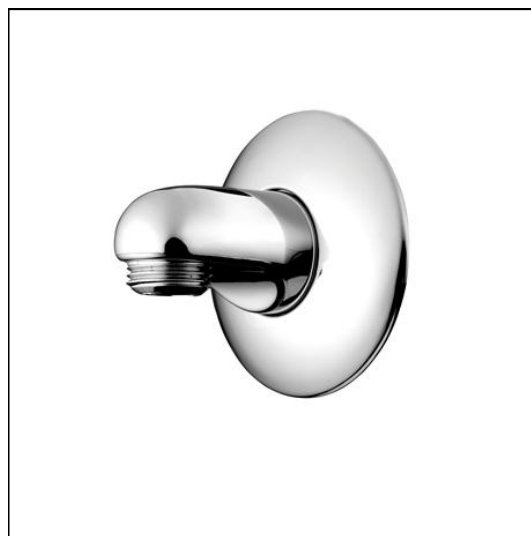

Trevi wall elbow for concealed inlet shower kit

ILLUSTRATED

E4705 Wall elbow

ILLUSTRATED PRODUCT DETAILS

Weights

E4705 0.17 KG

Finishes

E4705 Chrome (AA)

Materials

E4705 Chrome Plated Metal

ACCREDITATIONS