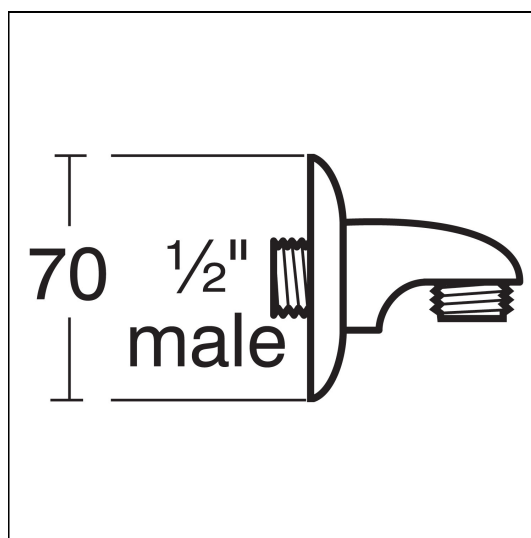

Trevi wall elbow for concealed inlet shower kit

ILLUSTRATED

E4705 Wall elbow

ILLUSTRATED PRODUCT DETAILS

Weights

E4705 0.17 KG

Finishes

E4705 Chrome (AA)

Materials

E4705 Chrome Plated Metal

ACCREDITATIONS