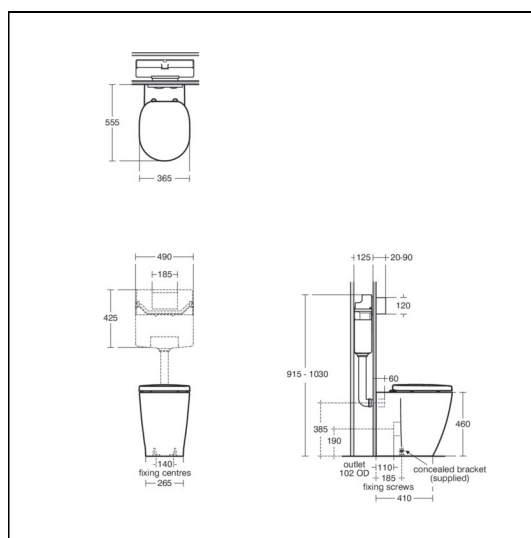

# Concept Freedom Raised Height Back-to-Wall Toilet

## ILLUSTRATED

- E6088** Concept Freedom back-to-wall raised height toilet bowl with horizontal outlet
- R0317** ProSys 120 depth WC cistern, mechanical, front actuation
- E7917** Concept toilet seat and cover, slow close
- R0115** Oleas M1 mechanical dual flushplate Ideal Standard - chrome

## OPTIONS

- R0158** ProSys electronic conversion kit for proximity actuated flushplates (Altes & Symfo) (120 depth frames and cisterns only)
- E2125** Conceala 2 concealed cistern universal height, side inlet cistern - pneumatic dual flush valve - no flushplate - 6/4 litre flush
- R0318** ProSys 120 depth WC cistern, pneumatic, front actuation
- E7918** Concept toilet seat and cover
- K7060** Concept toilet seat only
- E7726** Concept toilet seat and cover, slim with quick release, slow close
- R0116** Oleas P1 pneumatic dual flushplate Ideal Standard - white
- R0121** Oleas M2 mechanical dual flushplate Ideal Standard - white
- R0123** Oleas M3 mechanical dual flushplate Ideal Standard - white
- R0124** Oleas P3 pneumatic dual flushplate Ideal Standard - white
- R0110** Solea P2 pneumatic dual flushplate
- R0130** Altes NT1 electronic (proximity) ceramic dual flushplate Ideal Standard - white
- R0129** Symfo NT1 electronic (proximity) glass dual flushplate Ideal Standard - white
- S4300** Panekta outlet connector to convert horizontal outlet wcs to S or turned P trap
- S4305** Panekta outlet connector to convert horizontal outlet wcs to P trap