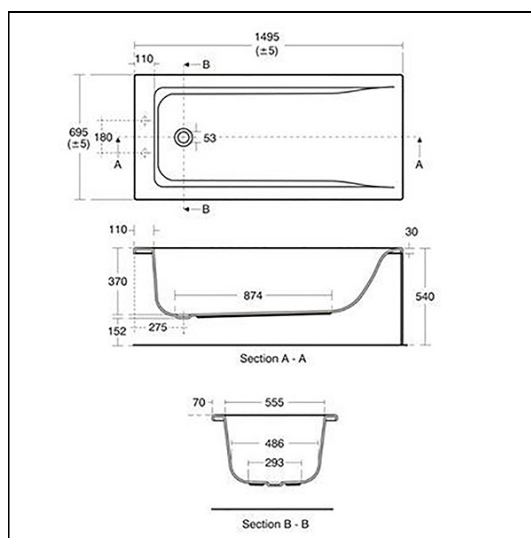

Concept 150cm x 70cm Bath No Tapholes

ILLUSTRATED

- **E7356** Concept 150cm x 70cm bath, no tapholes
- **E4180** Uniline 150cm front bath panel
- **E4140** Uniline 70cm end panel
- **E1486** Luxury bath pop-up waste and overflow

OPTIONS

- **S8970** Trap 1½" plastic P with 75mm seal, multi-purpose outlet suitable for plastic and BS copper pipe

ILLUSTRATED PRODUCT DETAILS

Weights

- **E7356** 20.40 KG
- **E4180** 3.30 KG
- **E4140** 1.80 KG

Materials

- **E7356** Idealform
- **E4180** High Impact Polystyrene
- **E4140** High Impact Polystyrene
- **E1486** Mixed Material

Finishes

- **E7356** White (01)
- **E4180** White (01)
- **E4140** White (01)
- **E1486** Chrome (AA)

Capacity

- **E7356** 149.0 litres (to overflow)

Designer

Robin Levien, RDI

Standards

Constructed to EN 198:2008

FEATURES