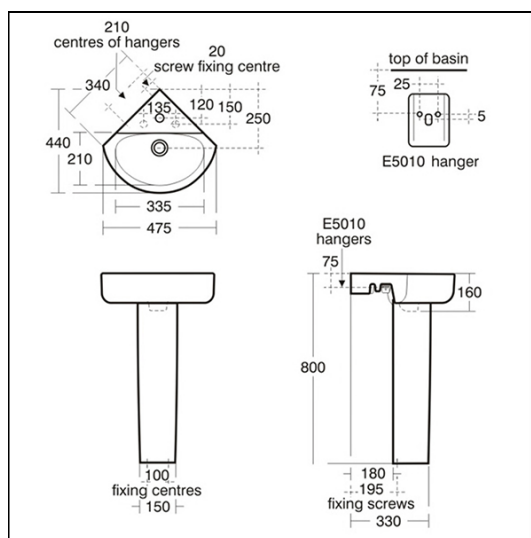

Concept Arc 48cm Corner Washbasin, 1 Taphole

ILLUSTRATED

- **E7928** Concept Arc 48cm corner washbasin, 1 taphole with overflow
- **E7838** Concept handrinse pedestal
- **BD246** Ceraplan single lever basin mixer, with click waste
- **S8910** Trap 1¼" plastic bottle, 75mm seal, multi-purpose outlet

OPTIONS

- **E0157** Wall fixing set
- **E5010** Pair Steel Wall Hangers

ILLUSTRATED PRODUCT DETAILS

Sizes

E7928 w:480 x d:440

Weights

E7928 9.98 KG

E7838 8.50 KG

BD246 1.77 KG

S8910 0.20 KG

Materials

E7928 Fine Fireclay

E7838 Fine Fireclay

BD246 Chrome Plated Brass

S8910 Plastic

Finishes

E7928 White (01)

E7838 White (01)

BD246 Chrome (AA)

S8910 Neutral/No Finish (67)

Capacity

E7928 1.9 litres

Flow rates

BD246 3.8 Litres per minute @ 3 bar pressure

Designer

Robin Levien, RDI

Standards

Washbasin to BS EN 14688 & BS EN 31

Special Notes

Washbasin wall mounted using E5010 wall hangers or E0157 wall fixing set or full pedestal mounted using 2 screws through back of basin (not supplied)

FEATURES