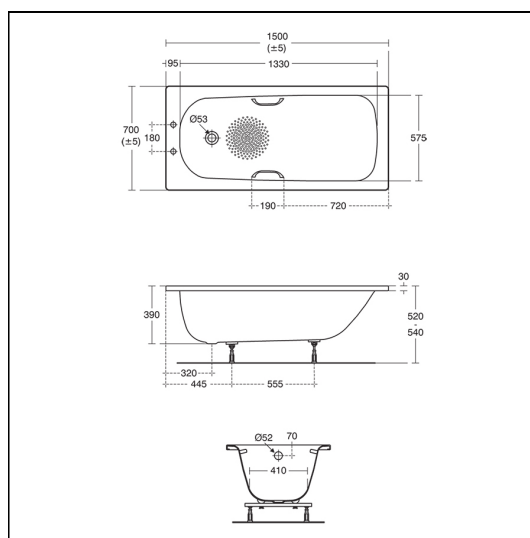

OPTIONS

- **B1824** Ceraflex dual control 2 tap hole bath filler
- **B1152** Calista dual control two hole bath shower mixer with shower set
- **B1823** Ceraflex 2 hole bath shower mixer dual control
- **S8830** Waste 1½" bath chain and overflow, plastic plug

ILLUSTRATED PRODUCT DETAILS

Weights

- **E8185** 24.32 KG
- **B1151** 1.60 KG
- **S0915** 2.14 KG
- **S0916** 3.50 KG
- **S9365** 0.01 KG
- **S8970** 1.00 KG
- **S8840** 0.31 KG
- **A5901** 0.60 KG

Materials

- **E8185** Porcelain Enamelled Steel
- **B1151** Chrome Plated Brass
- **S0915** High Impact Polystyrene
- **S0916** High Impact Polystyrene
- **S9365** Plastic
- **S8970** Plastic
- **S8840** Plastic
- **A5901** Chrome Plated Metal

Finishes

- **E8185** White (01)
- **B1151** Chrome (AA)
- **S0915** White (01)
- **S0916** White (01)
- **S9365** White (01)
- **S8970** Neutral/No Finish (67)
- **S8840** Chrome (AA)
- **A5901** Chrome (AA)

Capacity

- **E8185** 139.0 litres (to overflow)

Flow rates

- **B1151** 70 Litres per minute @ 3 bar pressure

Standards

Manufactured to BS 1344-3:1998
Standard gauge 2mm porcelain enamelled steel

Special Notes

*Anti-slip reduces the likelihood of slipping but it does not prevent all slipping. Care to be taken when cleaning as aggressive products may

FEATURES