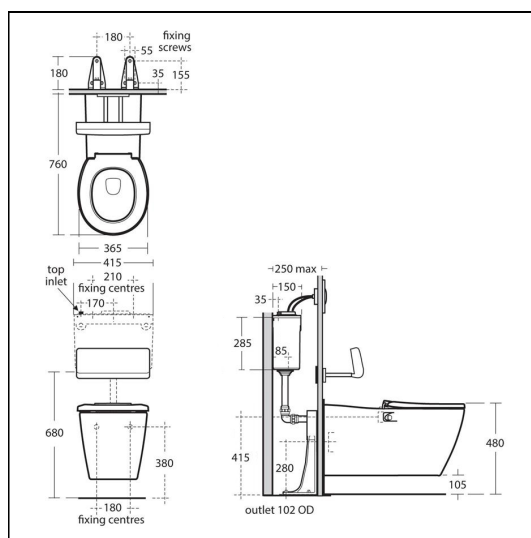

OPTIONS

- S3643** Conceala 2 4.5/3 or 4/2.6 litre cistern, dual flush valve, side supply, internal overflow, alternative height plastic flushbends, no flushplate/button
- E8225** Concept Freedom seat and cover for elongated pan

ILLUSTRATED PRODUCT DETAILS

Weights

- E8197** 33.00 KG
- E2124** 2.66 KG
- E8226** 1.40 KG
- S9139** 4.28 KG
- S6637** 3.63 KG
- S4302** 0.39 KG

Materials

- E8197** Vitreous China
- E2124** Plastic
- E8226** Plastic
- S9139** Metal
- S6637** Mixed Material
- S4302** Plastic

Support brackets secured to the floor within the duct. WC fixed to support brackets with bolts (supplied). Conceala cistern can be used at 4.5/3 only. The WC bowl should not be installed with a lever activated cistern fitted with a syphon. (Not currently suitable for in-wall support)

FEATURES

Concept Freedom Wall Hung 75cm Projection Toilet

systems)