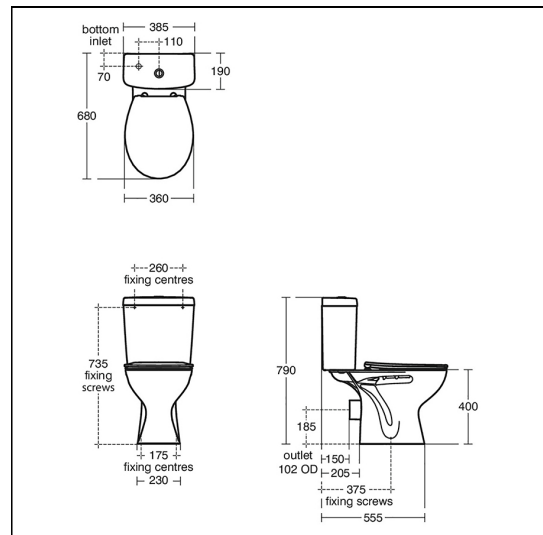

Sandringham 21 Close Coupled Toilet - Push Button

ILLUSTRATED

- E8963** Sandringham 21 close coupled toilet bowl with horizontal outlet
- E8967** Sandringham 21 close coupled delay fill 4/2.6 litre cistern, dual flush valve, bottom supply and internal overflow
- E1316** Uni toilet seat and cover
- S9101** Domex screws (pair)

OPTIONS

- E8966** Sandringham 21 close coupled 6/4 litre cistern, dual flush valve, bottom supply and internal overflow
- E1317** Uni toilet seat and cover, metal hinges
- E1319** Uni toilet seat only, metal hinges
- E1318** Uni toilet seat and cover, slow close
- S4305** Panekta outlet connector to convert horizontal outlet wcs to P trap
- S4300** Panekta outlet connector to convert horizontal outlet wcs to S or turned P trap

ILLUSTRATED PRODUCT DETAILS

Weights

- E8963** 17.30 KG
- E8967** 15.50 KG
- E1316** 2.17 KG
- S9101** 0.22 KG

Materials

- E8963** Vitreous China
- E8967** Vitreous China
- E1316** Plastic
- S9101** Metal

Finishes

- E8963** White (01)
- E8967** White (01)
- E1316** White (01)
- S9101** White (01)

Capacity

- E8967** 4.0 litres

Standards

WC bowl to BS EN 997 & BS EN 33

Special Notes

WC screwed to floor and cistern screwed to wall