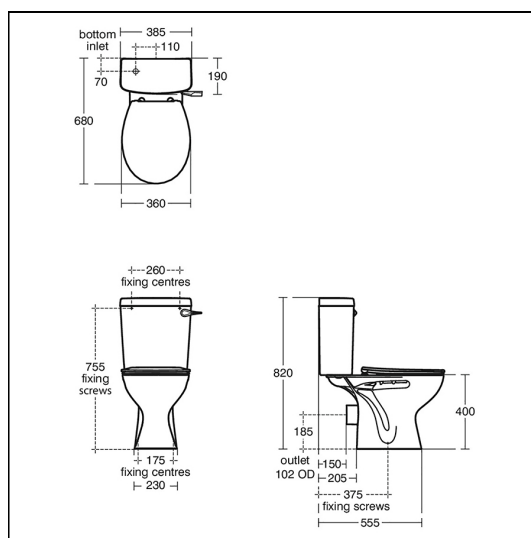

### Capacity

- E8968** 4.0 litres

### Standards

WC bowl to BS EN 997 & BS EN 33

### Special Notes

WC screwed to floor and cistern screwed to wall (not supplied)