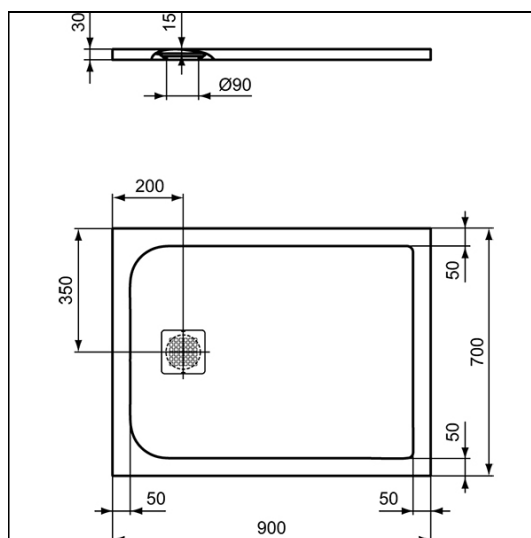

Ultra Flat S 900x700x30mm Shower Tray

ILLUSTRATED

- **K8190** Ultra Flat S 900x700x30mm Shower Tray - Pure White
- **T5529** 90mm shower waste without cover

OPTIONS

- **KV169** Ultra Flat S Shower Tray Waste Cover - Pure White
- **L6308** Flexible waste pipe
- **LV699** Shower tray adhesive upstand

ILLUSTRATED PRODUCT DETAILS

Sizes

K8190 l:700 x w:900

Finishes

K8190 Pure White (FR)

Weights

K8190 23.50 KG

T5529 Neutral / No Finish (67)

T5529 0.42 KG

Materials

K8190 Solid Surface

T5529 Mixed Material

FINISH OPTIONS

(FR) Pure White

(FS) Concrete Grey

(FT) Sand

(FV) Jet Black

Standards

EN 14527

Special Notes

Must be ordered with waste T552967

ACCREDITATIONS