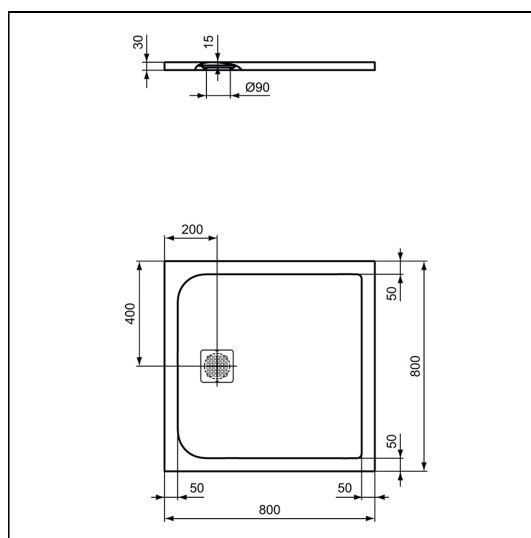

Ultra Flat S 800x800x30mm Shower Tray

ILLUSTRATED

- **K8214** Ultra Flat S 800mm x 800mm Shower Tray
- **T5529** 90mm shower waste without cover

OPTIONS

- **KV169** Ultra Flat S Shower Tray Waste Cover - Pure White
- **L6308** Flexible waste pipe
- **LV699** Shower tray adhesive upstand

ILLUSTRATED PRODUCT DETAILS

Sizes

K8214 l:800 x w:800

Finishes

K8214 Pure White (FR)

Weights

K8214 23.50 KG

T5529 Neutral / No Finish (67)

T5529 0.42 KG

Materials

K8214 Solid Surface

T5529 Mixed Material

FINISH OPTIONS

(FR) Pure White

(FS) Concrete Grey

(FT) Sand

(FV) Jet Black

Standards

EN 14527

Special Notes

Must be ordered with waste T552967

ACCREDITATIONS