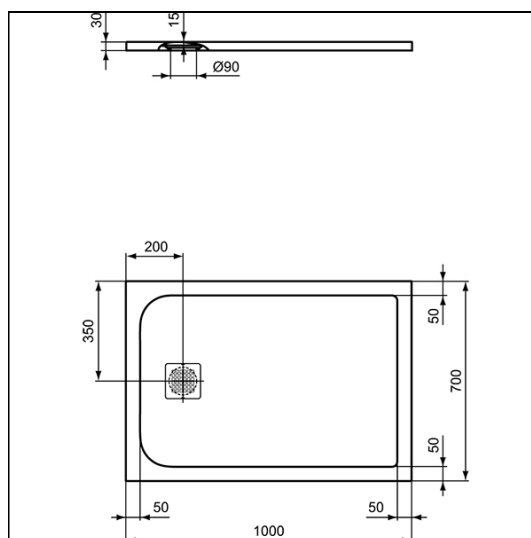

Ultra Flat S 1000x700x30mm Shower Tray

ILLUSTRATED

- **K8218** Ultra Flat S 1000x700x30mm Shower Tray - Pure White
- **T5529** 90mm shower waste without cover

OPTIONS

- **KV169** Ultra Flat S Shower Tray Waste Cover - Pure White
- **L6308** Flexible waste pipe
- **LV699** Shower tray adhesive upstand

ILLUSTRATED PRODUCT DETAILS

Sizes

K8218 l:700 x w:1000

Finishes

K8218 Pure White (FR)

Weights

K8218 25.50 KG

T5529 Neutral / No Finish (67)

T5529 0.42 KG

Materials

K8218 Solid Surface

T5529 Mixed Material

FINISH OPTIONS

(FR) Pure White

(FS) Concrete Grey

(FT) Sand

(FV) Jet Black

Standards

EN 14527

Special Notes

Must be ordered with waste T552967

ACCREDITATIONS