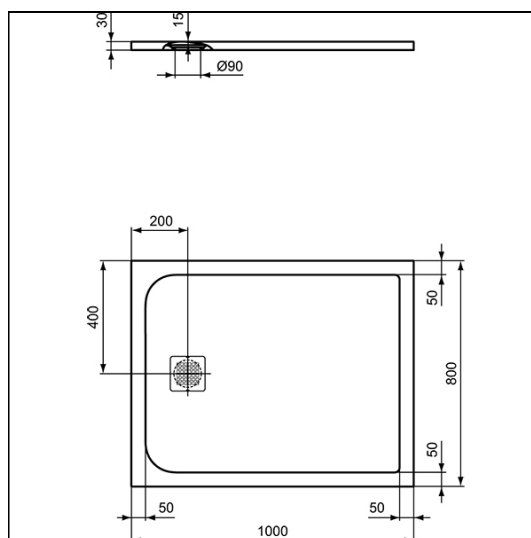

Ultra Flat S 1000x800x30mm Shower Tray

ILLUSTRATED

- **K8219** Ultra Flat S 1000x800x30mm Shower Tray - Pure White
- **T5529** 90mm shower waste without cover

OPTIONS

- **KV169** Ultra Flat S Shower Tray Waste Cover - Pure White
- **L6308** Flexible waste pipe
- **LV699** Shower tray adhesive upstand

ILLUSTRATED PRODUCT DETAILS

Sizes

K8219 l:800 x w:1000

Finishes

K8219 Pure White (FR)

Weights

K8219 27.00 KG

T5529 Neutral / No Finish (67)

T5529 0.42 KG

Materials

K8219 Solid Surface

T5529 Mixed Material

FINISH OPTIONS

(FR) Pure White

(FS) Concrete Grey

(FT) Sand

(FV) Jet Black

Standards

EN 14527

Special Notes

Must be ordered with waste T552967

ACCREDITATIONS