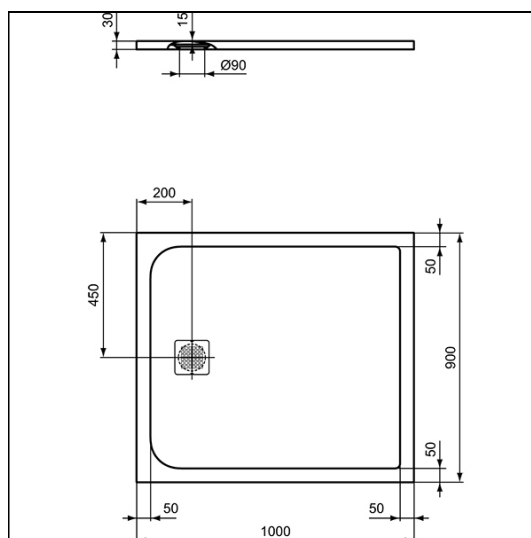

Ultra Flat S 1000x900x30mm Shower Tray

ILLUSTRATED

- **K8220** Ultra Flat S 1000x900x30mm Shower Tray - Pure White
- **T5529** 90mm shower waste without cover

OPTIONS

- **KV169** Ultra Flat S Shower Tray Waste Cover - Pure White
- **L6308** Flexible waste pipe
- **LV699** Shower tray adhesive upstand

ILLUSTRATED PRODUCT DETAILS

Sizes

K8220 l:900 x w:1000

Finishes

K8220 Pure White (FR)

Weights

K8220 32.50 KG

T5529 Neutral / No Finish (67)

T5529 0.42 KG

Materials

K8220 Solid Surface

T5529 Mixed Material

FINISH OPTIONS

(FR) Pure White

(FS) Concrete Grey

(FT) Sand

(FV) Jet Black

Standards

EN 14527

Special Notes

Must be ordered with waste T552967

ACCREDITATIONS