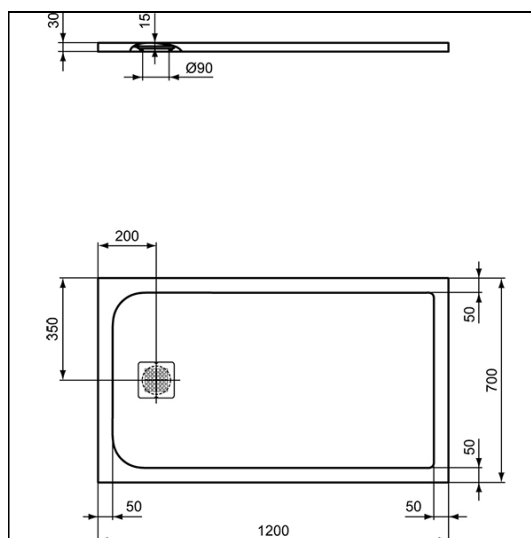

UltraFlat S 1200mm x 700mm Shower Tray

ILLUSTRATED

- **K8221** UltraFlat S 1200mm x 700mm Shower Tray
- **T5529** 90mm shower waste without cover

OPTIONS

- **KV169** Ultra Flat S Shower Tray Waste Cover - Pure White
- **L6308** Flexible waste pipe

ILLUSTRATED PRODUCT DETAILS

Sizes

K8221 l:700 x w:1200

Finishes

K8221 Pure White (FR)

Weights

K8221 31.00 KG

T5529 Neutral / No Finish (67)

T5529 0.42 KG

Materials

T5529 Mixed Material

FINISH OPTIONS

(FR) Pure White

(FS) Concrete Grey

(FT) Sand

(FV) Jet Black

Standards

EN 14527

Special Notes

Must be ordered with waste T552967

ACCREDITATIONS