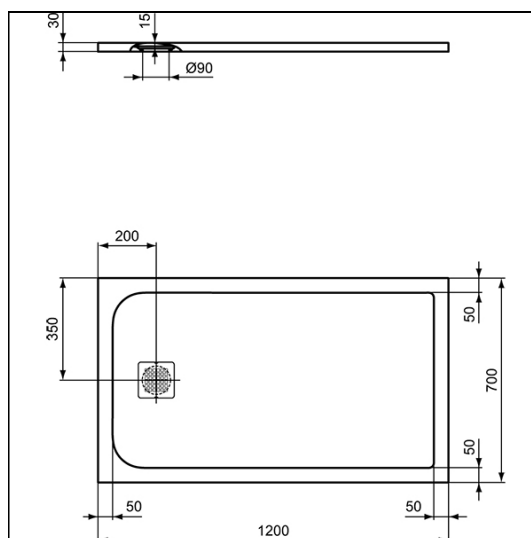

Ultra Flat S 1200x700x30mm Shower Tray

ILLUSTRATED

- **K8221** Ultra Flat S 1200x700x30mm Shower Tray - Pure White
- **T5529** 90mm shower waste without cover

OPTIONS

- **KV169** Ultra Flat S Shower Tray Waste Cover - Pure White
- **L6308** Flexible waste pipe
- **LV699** Shower tray adhesive upstand

ILLUSTRATED PRODUCT DETAILS

Sizes

K8221 l:700 x w:1200

Finishes

K8221 Pure White (FR)

Weights

K8221 31.00 KG

T5529 Neutral / No Finish (67)

T5529 0.42 KG

Materials

T5529 Mixed Material

FINISH OPTIONS

(FR) Pure White

(FS) Concrete Grey

(FT) Sand

(FV) Jet Black

Standards

EN 14527

Special Notes

Must be ordered with waste T552967

ACCREDITATIONS