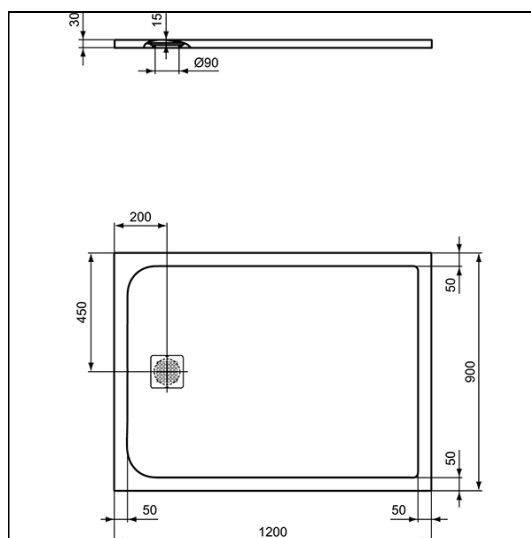

Ultra Flat S 1200x900x30mm Shower Tray

ILLUSTRATED

- **K8230** Ultra Flat S 1200x900x30mm Shower Tray - Pure White
- **T5529** 90mm shower waste without cover

OPTIONS

- **KV169** Ultra Flat S Shower Tray Waste Cover - Pure White
- **L6308** Flexible waste pipe
- **LV699** Shower tray adhesive upstand

ILLUSTRATED PRODUCT DETAILS

Sizes

K8230 l:900 x w:1200

Finishes

K8230 Pure White (FR)

Weights

K8230 39.00 KG

T5529 Neutral / No Finish (67)

T5529 0.42 KG

Materials

T5529 Mixed Material

FINISH OPTIONS

(FR) Pure White

(FS) Concrete Grey

(FT) Sand

(FV) Jet Black

Standards

EN 14527

Special Notes

Must be ordered with waste T552967

ACCREDITATIONS