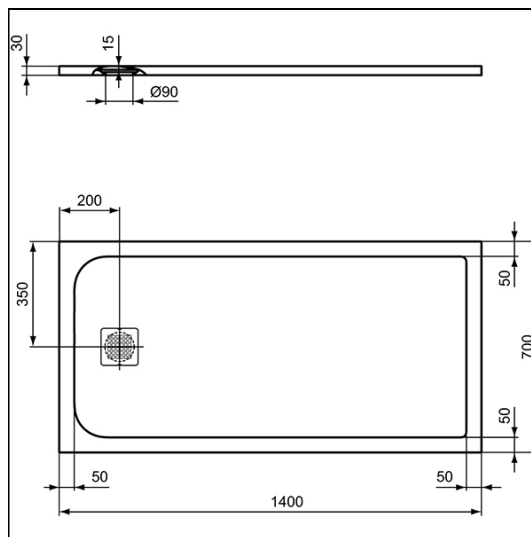

Ultra Flat S 1400x700x30mm Shower Tray

ILLUSTRATED

- **K8234** Ultra Flat S 1400x700x30mm Shower Tray - Pure White
- **T5529** 90mm shower waste without cover

OPTIONS

- **KV169** Ultra Flat S Shower Tray Waste Cover - Pure White
- **L6308** Flexible waste pipe
- **LV699** Shower tray adhesive upstand

ILLUSTRATED PRODUCT DETAILS

Sizes

K8234 l:700 x w:1400

Finishes

K8234 Pure White (FR)

Weights

K8234 36.00 KG

T5529 Neutral / No Finish (67)

T5529 0.42 KG

Materials

K8234 Solid Surface

T5529 Mixed Material

FINISH OPTIONS

(FR) Pure White

(FS) Concrete Grey

(FT) Sand

(FV) Jet Black

Standards

EN 14527

Special Notes

Must be ordered with waste T552967

ACCREDITATIONS