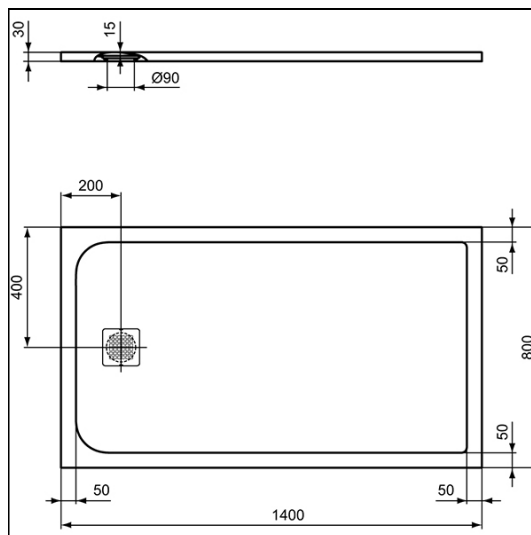

Ultra Flat S 1400x800x30mm Shower Tray

ILLUSTRATED

- **K8237** Ultra Flat S 1400x800x30mm Shower Tray - Pure White
- **T5529** 90mm shower waste without cover

OPTIONS

- **KV169** Ultra Flat S Shower Tray Waste Cover - Pure White
- **L6308** Flexible waste pipe
- **LV699** Shower tray adhesive upstand

ILLUSTRATED PRODUCT DETAILS

Sizes

K8237 l:800 x w:1400

Finishes

K8237 Pure White (FR)

Weights

K8237 40.50 KG

T5529 Neutral / No Finish (67)

T5529 0.42 KG

Materials

K8237 Solid Surface

T5529 Mixed Material

FINISH OPTIONS

(FR) Pure White

(FS) Concrete Grey

(FT) Sand

(FV) Jet Black

Standards

EN 14527

Special Notes

Must be ordered with waste T552967

ACCREDITATIONS