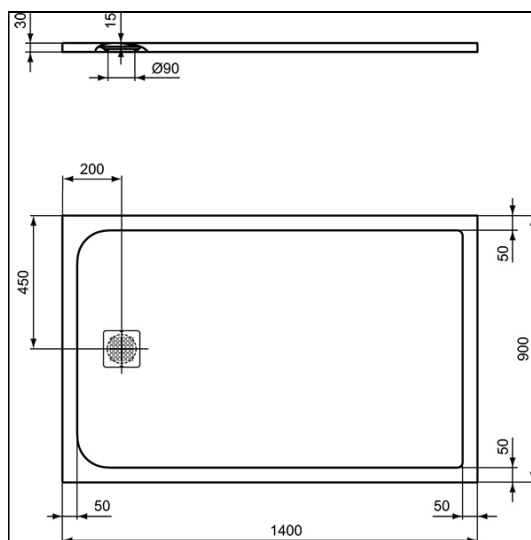

Ultra Flat S 1400x900x30mm Shower Tray

ILLUSTRATED

- **K8256** Ultra Flat S 1400x900x30mm Shower Tray - Pure White
- **T5529** 90mm shower waste without cover

OPTIONS

- **KV169** Ultra Flat S Shower Tray Waste Cover - Pure White
- **L6308** Flexible waste pipe
- **LV699** Shower tray adhesive upstand

ILLUSTRATED PRODUCT DETAILS

Sizes

K8256 l:900 x w:1400

Finishes

K8256 Pure White (FR)

Weights

K8256 45.00 KG

T5529 Neutral / No Finish (67)

T5529 0.42 KG

Materials

K8256 Solid Surface

T5529 Mixed Material

FINISH OPTIONS

(FR) Pure White

(FS) Concrete Grey

(FT) Sand

(FV) Jet Black

Standards

EN 14527

Special Notes

Must be ordered with waste T552967

ACCREDITATIONS