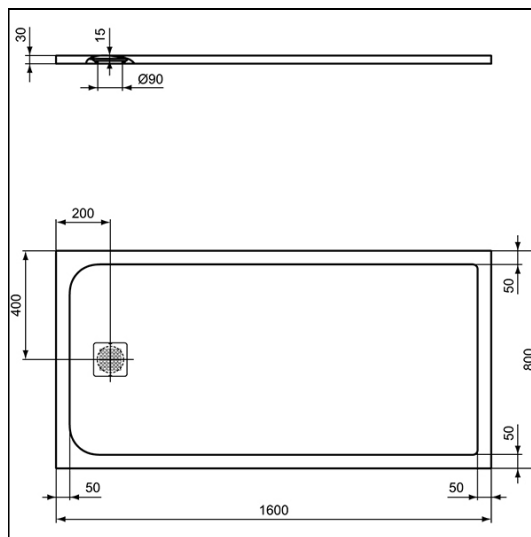

Ultra Flat S 1600x800x30mm Shower Tray

ILLUSTRATED

- **K8276** Ultra Flat S 1600x800x30mm Shower Tray - Pure White
- **T5529** 90mm shower waste without cover

OPTIONS

- **KV169** Ultra Flat S Shower Tray Waste Cover - Pure White
- **L6308** Flexible waste pipe
- **LV699** Shower tray adhesive upstand

ILLUSTRATED PRODUCT DETAILS

Sizes

K8276 l:800 x w:1600

Finishes

K8276 Pure White (FR)

Weights

K8276 46.00 KG

T5529 Neutral / No Finish (67)

T5529 0.42 KG

Materials

K8276 Solid Surface

T5529 Mixed Material

FINISH OPTIONS

(FR) Pure White

(FS) Concrete Grey

(FT) Sand

(FV) Jet Black

Standards

EN 14527

Special Notes

Must be ordered with waste T552967

ACCREDITATIONS