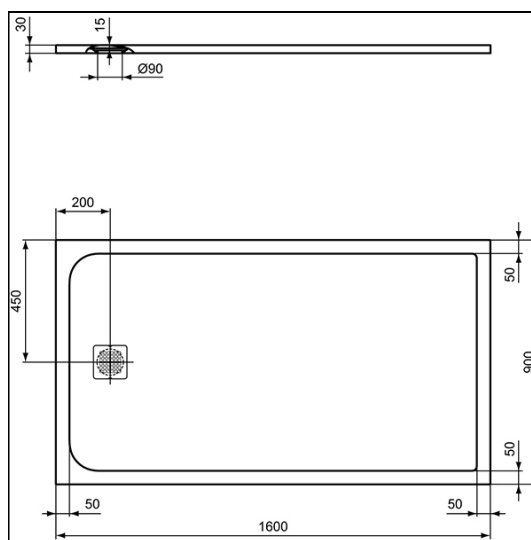

Ultra Flat S 1600x900x30mm Shower Tray

ILLUSTRATED

- **K8277** Ultra Flat S 1600x900x30mm Shower Tray - Pure White
- **T5529** 90mm shower waste without cover

OPTIONS

- **KV169** Ultra Flat S Shower Tray Waste Cover - Pure White
- **L6308** Flexible waste pipe
- **LV699** Shower tray adhesive upstand

ILLUSTRATED PRODUCT DETAILS

Sizes

K8277 l:900 x w:1600

Finishes

K8277 Pure White (FR)

Weights

K8277 51.00 KG

T5529 Neutral / No Finish (67)

T5529 0.42 KG

Materials

K8277 Solid Surface

T5529 Mixed Material

FINISH OPTIONS

(FR) Pure White

(FS) Concrete Grey

(FT) Sand

(FV) Jet Black

Standards

EN 14527

Special Notes

Must be ordered with waste T552967

ACCREDITATIONS