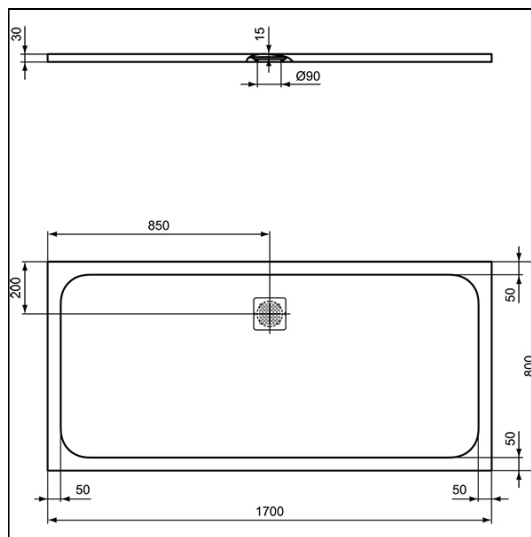

Ultra Flat S 1700x800x30mm Shower Tray

ILLUSTRATED

- **K8284** Ultra Flat S 1700x800x30mm Shower Tray - Pure White
- **T5529** 90mm shower waste without cover

OPTIONS

- **KV169** Ultra Flat S Shower Tray Waste Cover - Pure White
- **L6308** Flexible waste pipe
- **LV699** Shower tray adhesive upstand

ILLUSTRATED PRODUCT DETAILS

Sizes

K8284 l:800 x w:1700

Finishes

K8284 Pure White (FR)

Weights

K8284 49.00 KG

T5529 Neutral / No Finish (67)

T5529 0.42 KG

Materials

K8284 Solid Surface

T5529 Mixed Material

FINISH OPTIONS

(FR) Pure White

(FS) Concrete Grey

(FT) Sand

(FV) Jet Black

Standards

EN 14527

Special Notes

Must be ordered with waste T552967

ACCREDITATIONS