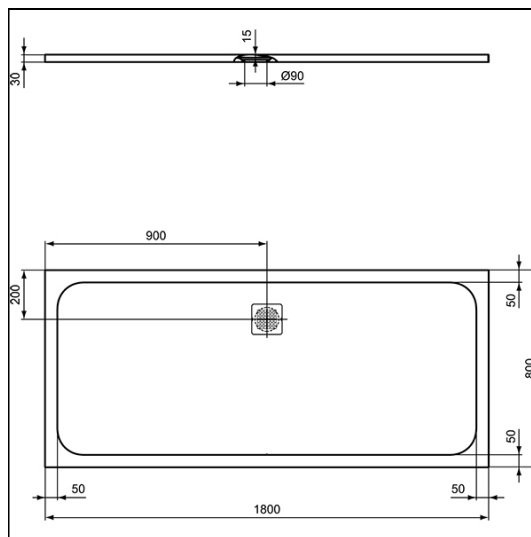

Ultra Flat S 1800x800x30mm Shower Tray

ILLUSTRATED

- **K8304** Ultra Flat S 1800x800x30mm Shower Tray - Pure White
- **T5529** 90mm shower waste without cover

OPTIONS

- **KV169** Ultra Flat S Shower Tray Waste Cover - Pure White
- **L6308** Flexible waste pipe
- **LV699** Shower tray adhesive upstand

ILLUSTRATED PRODUCT DETAILS

Sizes

K8304 l:1800 x w:1800

Finishes

K8304 Pure White (FR)

Weights

K8304 52.00 KG

T5529 Neutral / No Finish (67)

T5529 0.42 KG

Materials

K8304 Solid Surface

T5529 Mixed Material

FINISH OPTIONS

(FR) Pure White

(FS) Concrete Grey

(FT) Sand

(FV) Jet Black

Standards

EN 14527

Special Notes

Must be ordered with waste T552967

ACCREDITATIONS