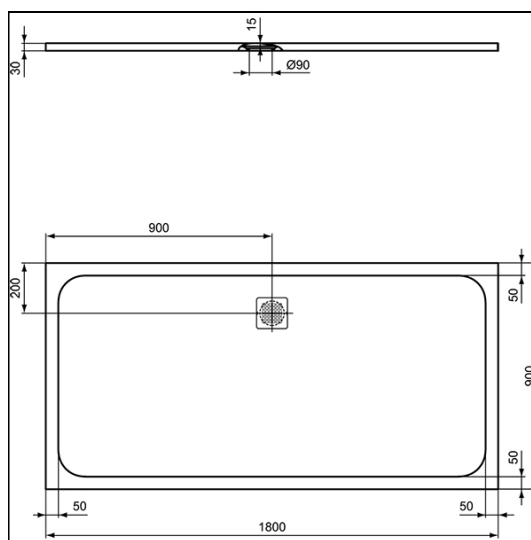

Ultra Flat S 1800x900x30mm Shower Tray

ILLUSTRATED

- **K8306** Ultra Flat S 1800x900x30mm Shower Tray - Pure White
- **T5529** 90mm shower waste without cover

OPTIONS

- **KV169** Ultra Flat S Shower Tray Waste Cover - Pure White
- **L6308** Flexible waste pipe
- **LV699** Shower tray adhesive upstand

ILLUSTRATED PRODUCT DETAILS

Sizes

K8306 l:900 x w:1800

Finishes

K8306 Pure White (FR)

Weights

K8306 57.50 KG

T5529 Neutral / No Finish (67)

T5529 0.42 KG

Materials

K8306 Solid Surface

T5529 Mixed Material

FINISH OPTIONS

(FR) Pure White

(FS) Concrete Grey

(FT) Sand

(FV) Jet Black

Standards

EN 14527

Special Notes

Must be ordered with waste T552967

ACCREDITATIONS