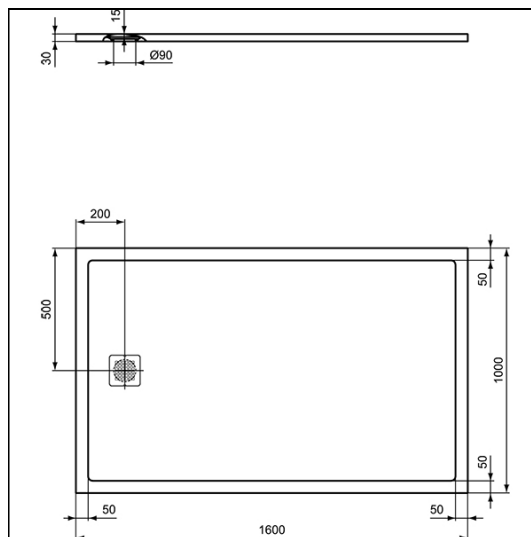

Ultra Flat S 1600x1000x30mm Shower Tray

ILLUSTRATED

- **K8319** Ultra Flat S 1600x1000x30mm Shower Tray - Pure White
- **T5529** 90mm shower waste without cover

OPTIONS

- **KV169** Ultra Flat S Shower Tray Waste Cover - Pure White
- **L6308** Flexible waste pipe
- **LV699** Shower tray adhesive upstand

ILLUSTRATED PRODUCT DETAILS

Sizes

K8319 l:1000 x w:1600

Finishes

K8319 Pure White (FR)

Weights

K8319 56.50 KG

T5529 Neutral / No Finish (67)

T5529 0.42 KG

Materials

K8319 Solid Surface

T5529 Mixed Material

FINISH OPTIONS

(FR) Pure White

(FS) Concrete Grey

(FT) Sand

(FV) Jet Black

Standards

EN 14527

Special Notes

Must be ordered with waste T552967

ACCREDITATIONS