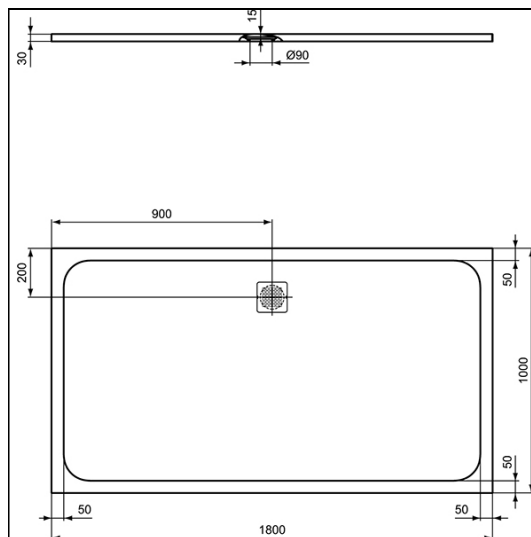

Ultra Flat S 1800x1000x30mm Shower Tray

ILLUSTRATED

- **K8320** Ultra Flat S 1800x1000x30mm Shower Tray - Pure White
- **T5529** 90mm shower waste without cover

OPTIONS

- **KV169** Ultra Flat S Shower Tray Waste Cover - Pure White
- **L6308** Flexible waste pipe
- **LV699** Shower tray adhesive upstand

ILLUSTRATED PRODUCT DETAILS

Sizes

K8320 l:1000 x w:1800

Finishes

K8320 Pure White (FR)

Weights

K8320 63.00 KG

T5529 Neutral / No Finish (67)

T5529 0.42 KG

Materials

K8320 Solid Surface

T5529 Mixed Material

FINISH OPTIONS

(FR) Pure White

(FS) Concrete Grey

(FT) Sand

(FV) Jet Black

Standards

EN 14527

Special Notes

Must be ordered with waste T552967

ACCREDITATIONS