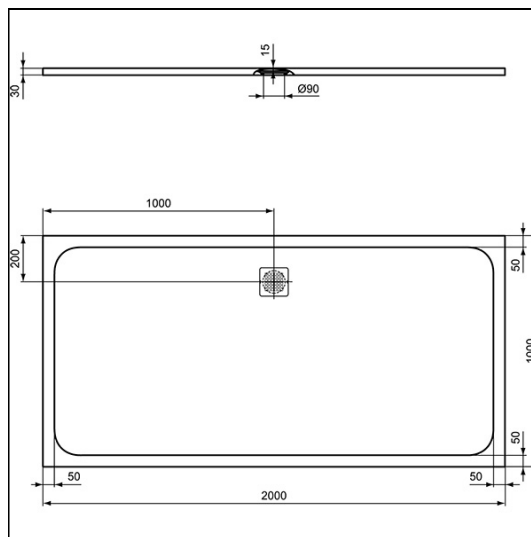

Ultra Flat S 2000x1000x30mm Shower Tray

ILLUSTRATED

- **K8327** Ultra Flat S 2000x1000x30mm Shower Tray - Pure White
- **T5529** 90mm shower waste without cover

OPTIONS

- **KV169** Ultra Flat S Shower Tray Waste Cover - Pure White
- **L6308** Flexible waste pipe
- **LV699** Shower tray adhesive upstand

ILLUSTRATED PRODUCT DETAILS

Sizes

K8327 l:1000 x w:2000

Finishes

K8327 Pure White (FR)

Weights

K8327 70.00 KG

T5529 Neutral / No Finish (67)

T5529 0.42 KG

Materials

K8327 Solid Surface

T5529 Mixed Material

FINISH OPTIONS

(FR) Pure White

(FS) Concrete Grey

(FT) Sand

(FV) Jet Black

Standards

EN 14527

Special Notes

Must be ordered with waste T552967

ACCREDITATIONS